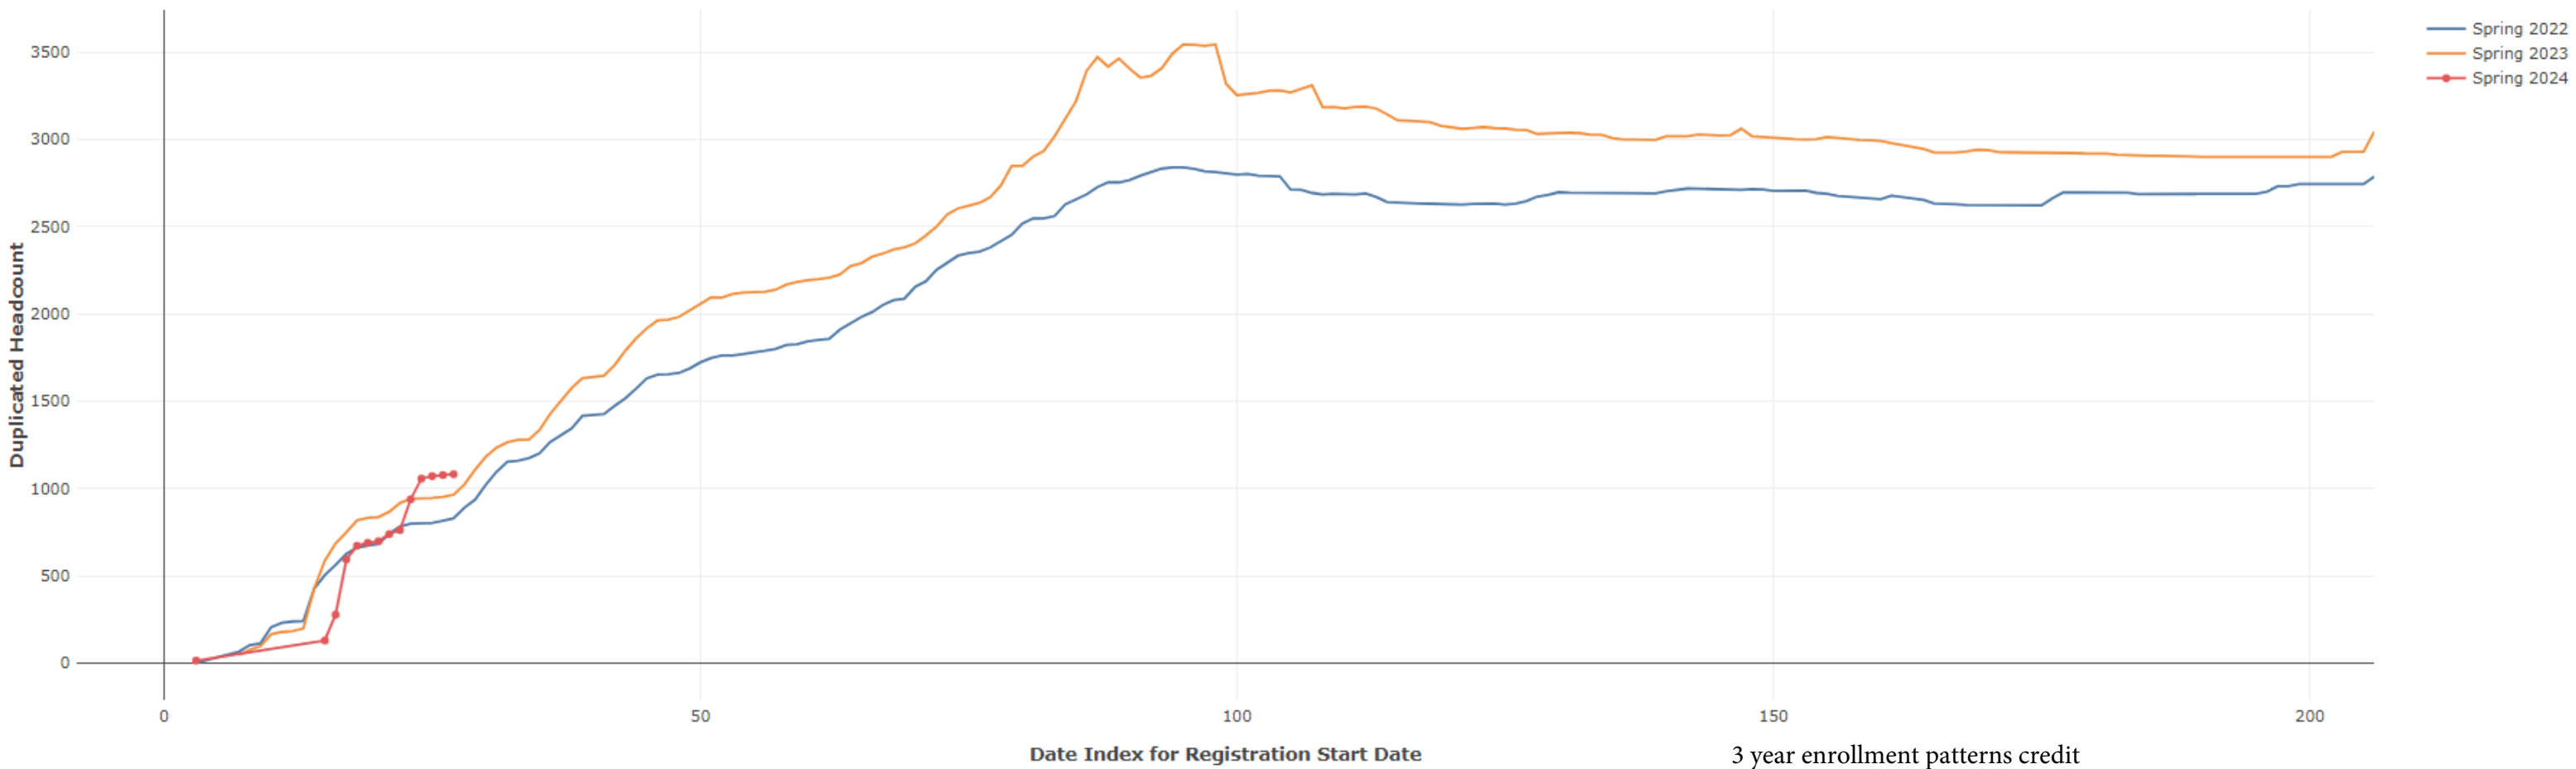

Spring Enrollment Report as of 11/27/2023

Spring Term: 3 Year Credit Enrollments

Spring Term: 3 Year Non Credit Enrollments

Spring Term: 3 Year Credit FTEs

Spring Term: 3 Year Non Credit FTEs

Report Filters Academic Level is Credit Academic Years Ago is in list (0, 1, 2) Date Index for Registration Start Date : All Enrolled is Yes Semester is Spring

Measures Duplicated Headcount

Report Filters Academic Level is Non Credit Academic Years Ago is in list (0, 1, 2) Date Index for Registration Start Date : All Enrolled is Yes Semester is Spring

Measures Duplicated Headcount