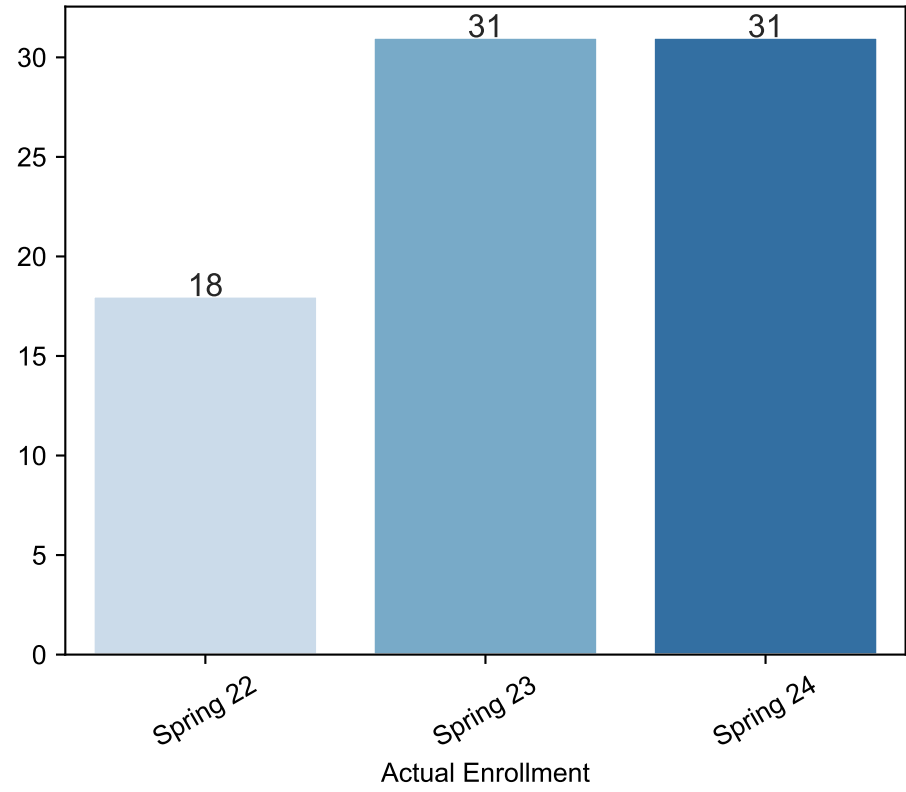

Spring Enrollment Report as of 11/27/2023

Spring Term: 3 Year Credit Enrollments

Spring Term: 3 Year Non Credit Enrollments

Spring Term: 3 Year Credit FTEs

Spring Term: 3 Year Non Credit FTEs

Report Filters Academic Level is Credit Academic Years Ago is in list (0, 1, 2) Date Index for Registration Start Date : All Enrolled is Yes Semester is Spring

Measures Duplicated Headcount

Report Filters Academic Level is Non Credit Academic Years Ago is in list (0, 1, 2) Date Index for Registration Start Date : All Enrolled is Yes Semester is Spring

Measures Duplicated Headcount