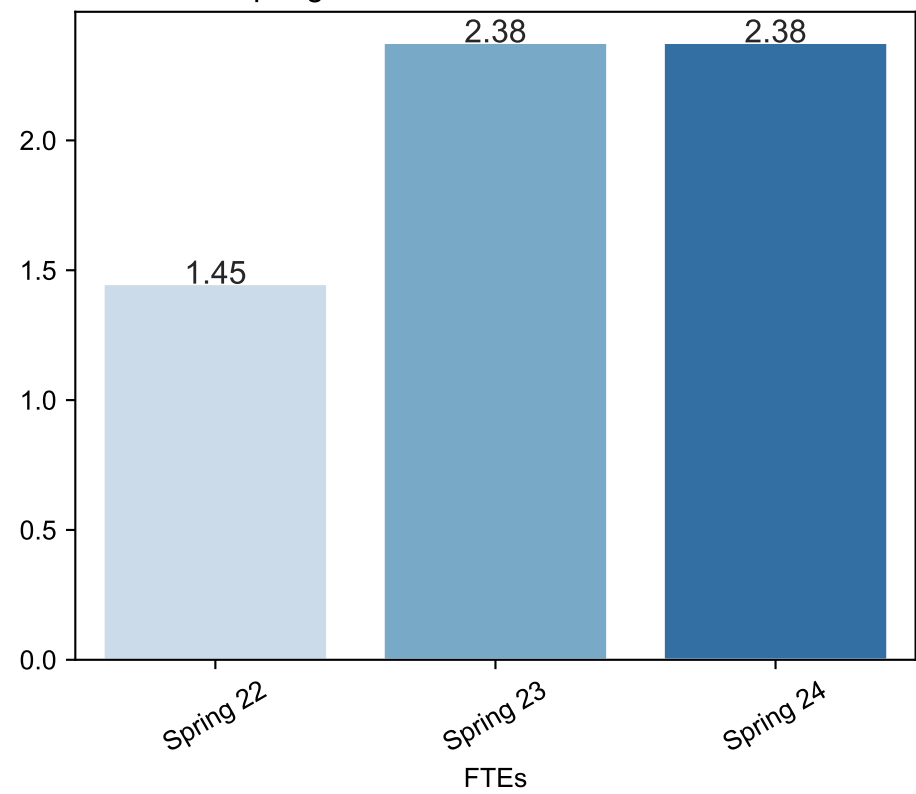

Spring Enrollment Report as of 11/27/2023

Spring Term: 3 Year Credit Enrollments

Spring Term: 3 Year Non Credit Enrollments

Spring Term: 3 Year Credit FTEs

Spring Term: 3 Year Non Credit FTEs

Report Filters Academic Level is Credit Academic Years Ago is in list (0, 1, 2) Date Index for Registration Start Date : All Enrolled is Yes Semester is Spring

Measures Duplicated Headcount

Report Filters Academic Level is Non Credit Academic Years Ago is in list (0, 1, 2) Date Index for Registration Start Date : All Enrolled is Yes Semester is Spring

Measures Duplicated Headcount