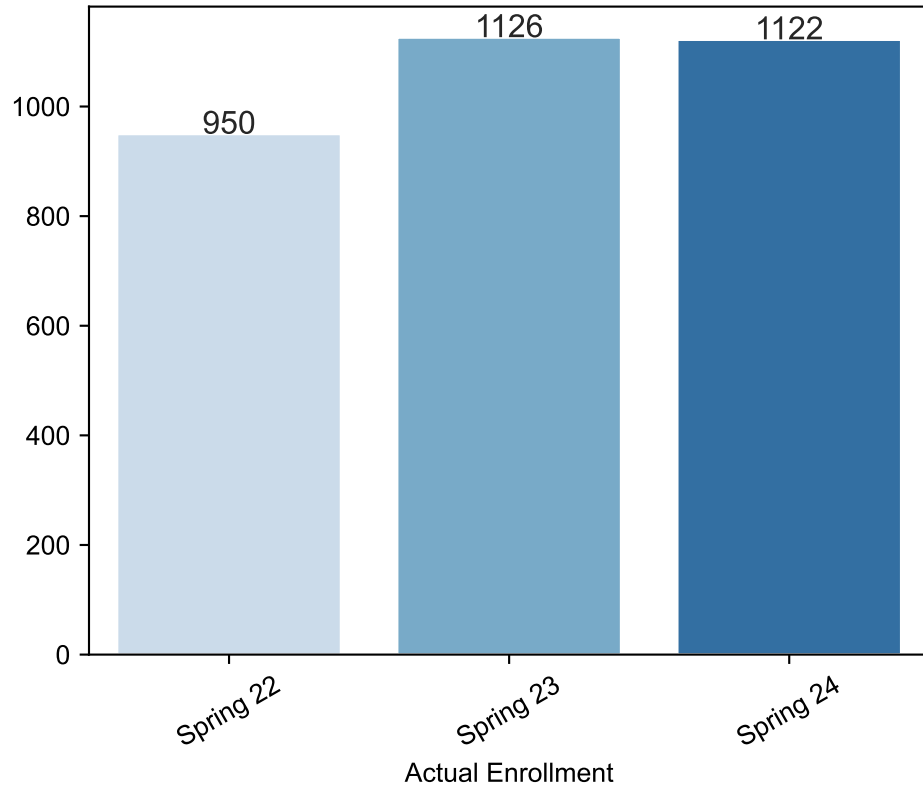

Spring Enrollment Report as of 11/27/2023

Spring Term: 3 Year Credit Enrollments

Spring Term: 3 Year Non Credit Enrollments

Spring Term: 3 Year Credit FTEs

Spring Term: 3 Year Non Credit FTEs

Report Filters Academic Level is Credit Academic Years Ago is in list (0, 1, 2) Date Index for Registration Start Date : All Enrolled is Yes Semester is Spring

Measures Duplicated Headcount

Report Filters Academic Level is Non Credit Academic Years Ago is in list (0, 1, 2) Date Index for Registration Start Date : All Enrolled is Yes Semester is Spring

Measures Duplicated Headcount