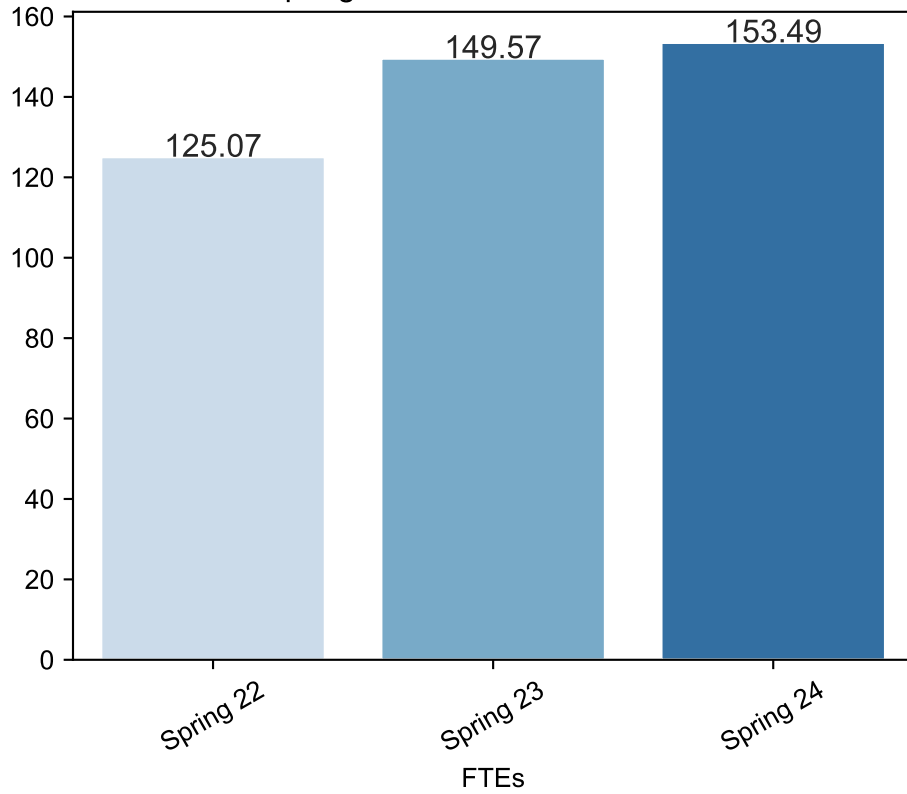

Spring Enrollment Report as of 11/27/2023

Spring Term: 3 Year Credit Enrollments

Spring Term: 3 Year Non Credit Enrollments

Spring Term: 3 Year Credit FTEs

Spring Term: 3 Year Non Credit FTEs

Report Filters Academic Level is Credit Academic Years Ago is in list (0, 1, 2) Date Index for Registration Start Date : All Enrolled is Yes Semester is Spring

Measures Duplicated Headcount

Report Filters Academic Level is Non Credit Academic Years Ago is in list (0, 1, 2) Date Index for Registration Start Date : All Enrolled is Yes Semester is Spring

Measures Duplicated Headcount