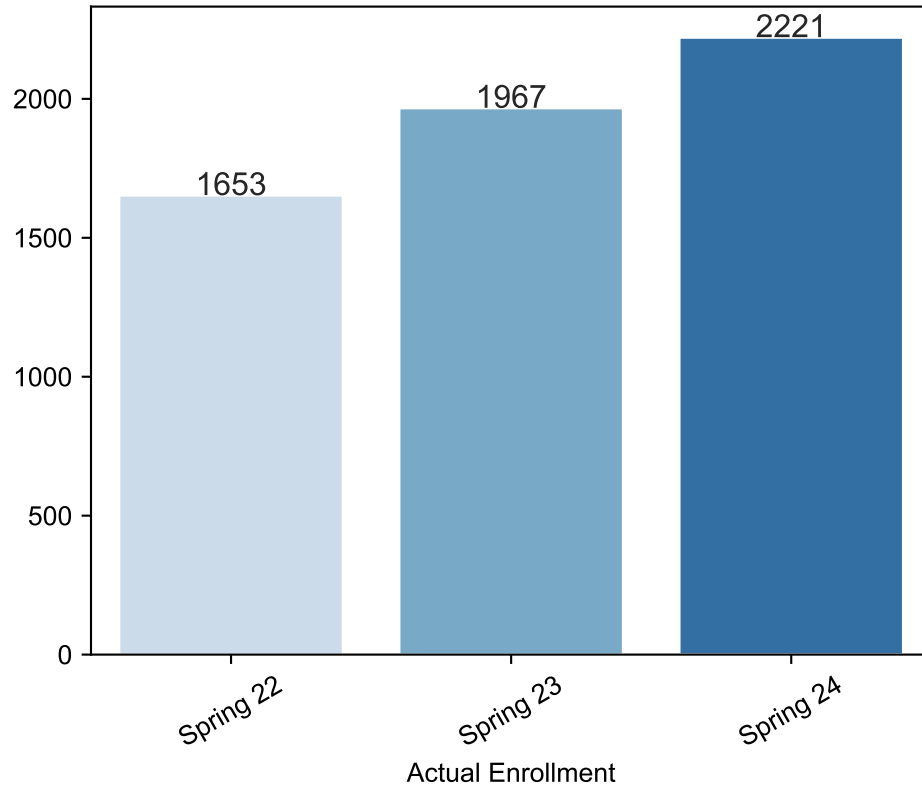

Spring Enrollment Report as of 12/18/2023

Spring Term: 3 Year Credit Enrollments

Spring Term: 3 Year Non Credit Enrollments

Spring Term: 3 Year Credit FTEs

Spring Term: 3 Year Non Credit FTEs

Report Filters Academic Level is Credit Academic Years Ago is in list (0, 1, 2) Date Index for Registration Start Date : All Enrolled is Yes Semester is Spring

Measures Duplicated Headcount

Report Filters Academic Level is Non Credit Academic Years Ago is in list (0, 1, 2) Date Index for Registration Start Date : All Enrolled is Yes Semester is Spring

Measures Duplicated Headcount

3 year enrollment patterns - non credit