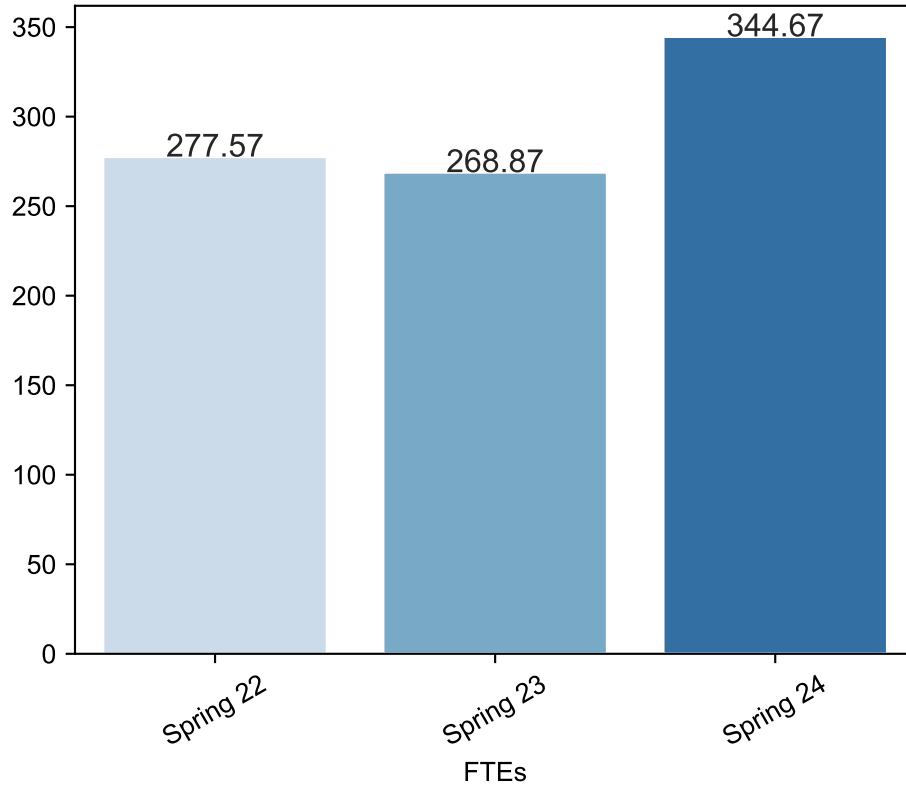

Spring Enrollment Report as of 12/18/2023

Spring Term: 3 Year Credit Enrollments

Spring Term: 3 Year Non Credit Enrollments

Spring Term: 3 Year Credit FTEs

Spring Term: 3 Year Non Credit FTEs

Report Filters Academic Level is Credit Academic Years Ago is in list (0, 1, 2) Date Index for Registration Start Date : All Enrolled is Yes Semester is Spring

Measures Duplicated Headcount

Report Filters Academic Level is Non Credit Academic Years Ago is in list (0, 1, 2) Date Index for Registration Start Date : All Enrolled is Yes Semester is Spring

Measures Duplicated Headcount

3 year enrollment patterns - non credit