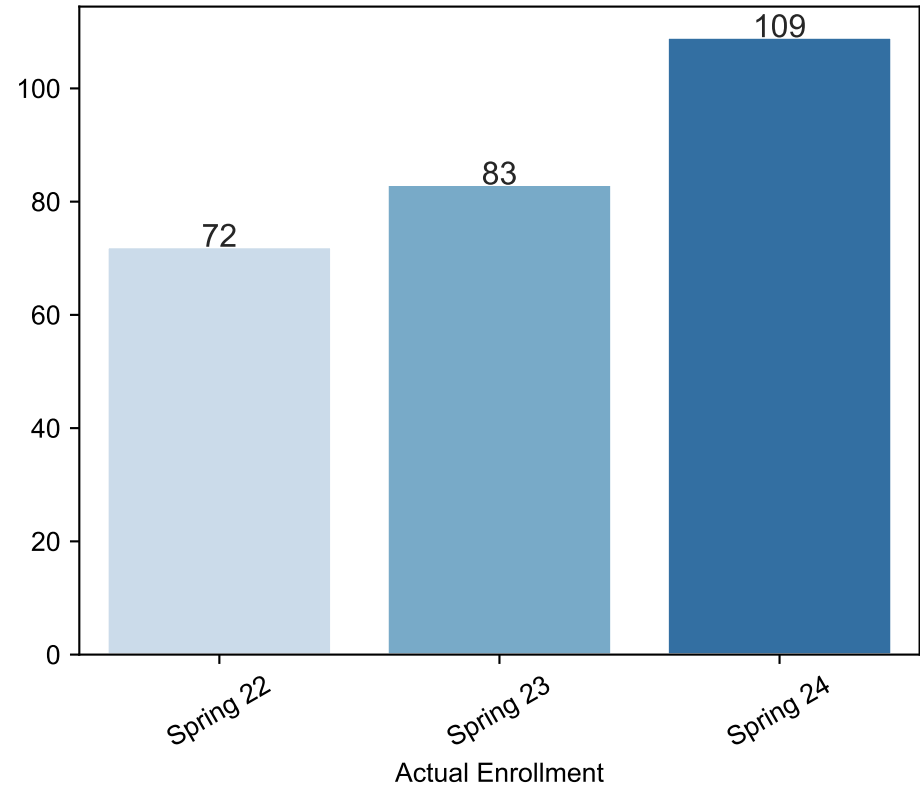

Spring Enrollment Report as of 12/18/2023

Spring Term: 3 Year Credit Enrollments

Spring Term: 3 Year Non Credit Enrollments

Spring Term: 3 Year Credit FTEs

Spring Term: 3 Year Non Credit FTEs

Report Filters Academic Level is Credit Academic Years Ago is in list (0, 1, 2) Date Index for Registration Start Date : All Enrolled is Yes Semester is Spring

Measures Duplicated Headcount

Report Filters Academic Level is Non Credit Academic Years Ago is in list (0, 1, 2) Date Index for Registration Start Date : All Enrolled is Yes Semester is Spring

Measures Duplicated Headcount

3 year enrollment patterns - non credit