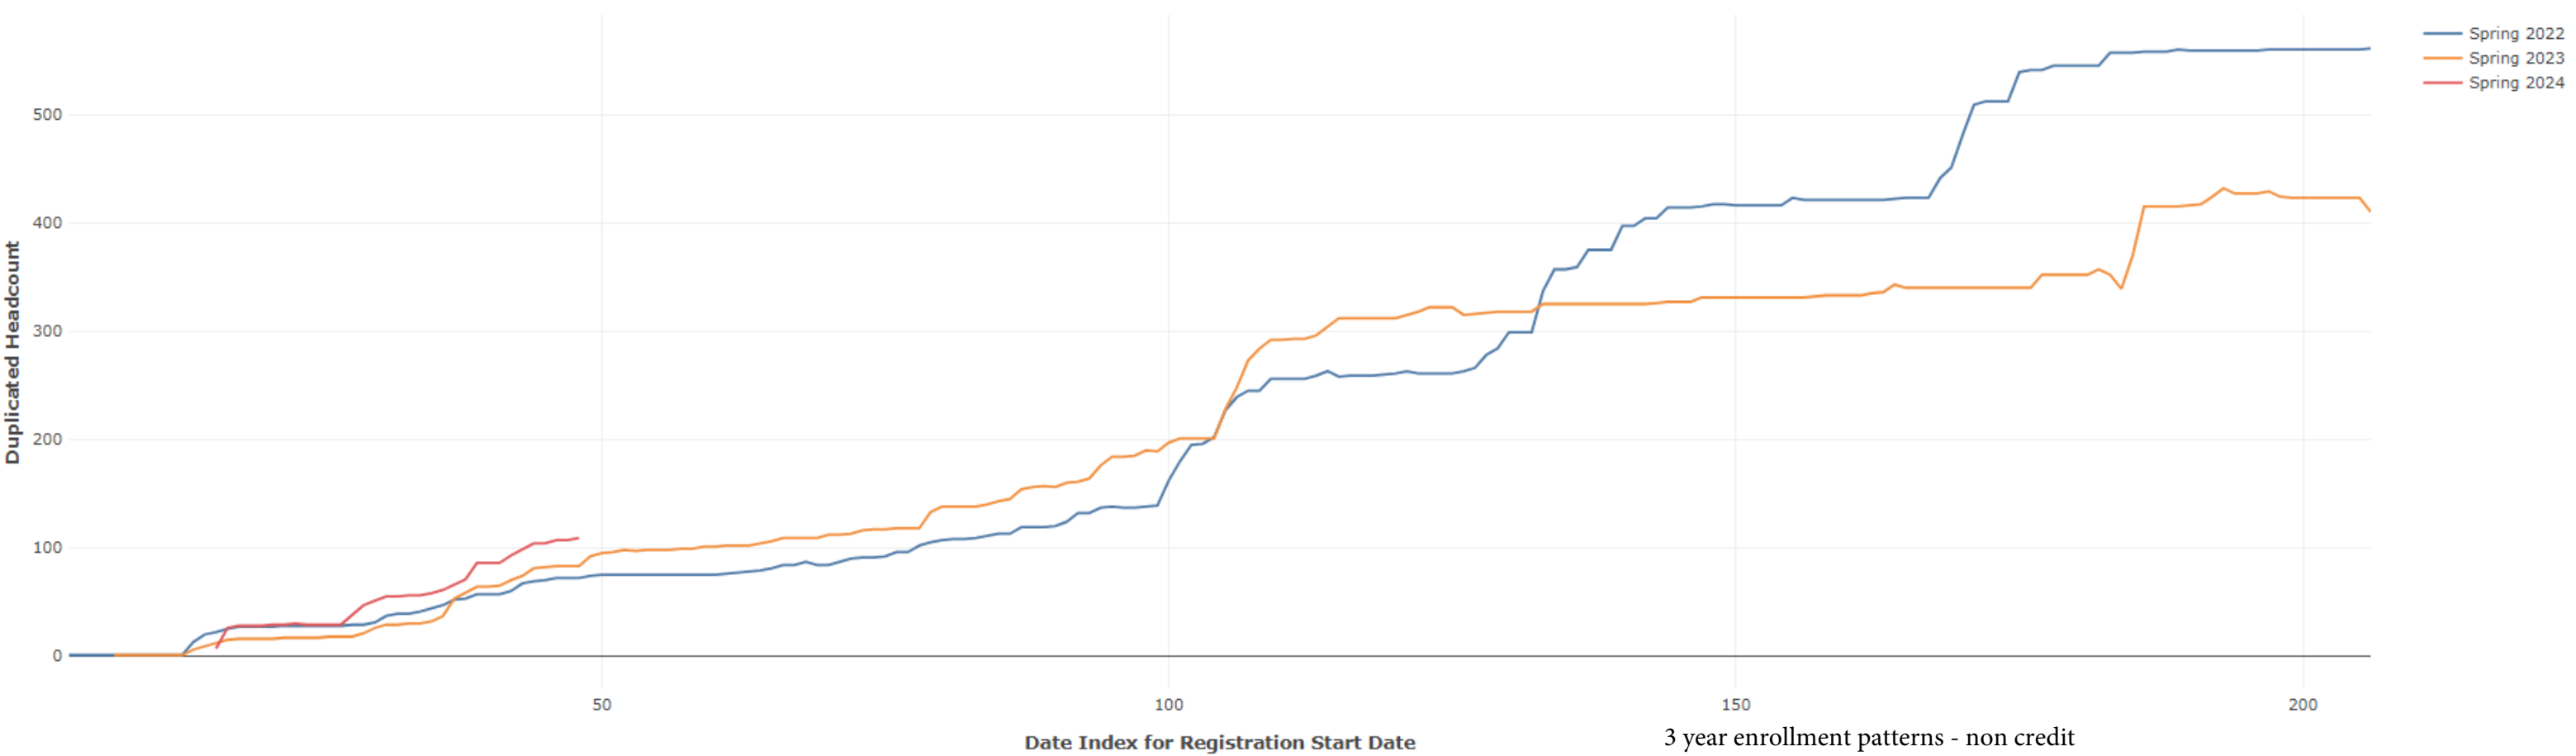

Spring Enrollment Report as of 12/18/2023

Spring Term: 3 Year Credit Enrollments

Spring Term: 3 Year Non Credit Enrollments

Spring Term: 3 Year Credit FTEs

Spring Term: 3 Year Non Credit FTEs

Report Filters Academic Level is Credit Academic Years Ago is in list (0, 1, 2) Date Index for Registration Start Date : All Enrolled is Yes Semester is Spring

Measures Duplicated Headcount

Report Filters Academic Level is Non Credit Academic Years Ago is in list (0, 1, 2) Date Index for Registration Start Date : All Enrolled is Yes Semester is Spring

Measures Duplicated Headcount

3 year enrollment patterns - non credit