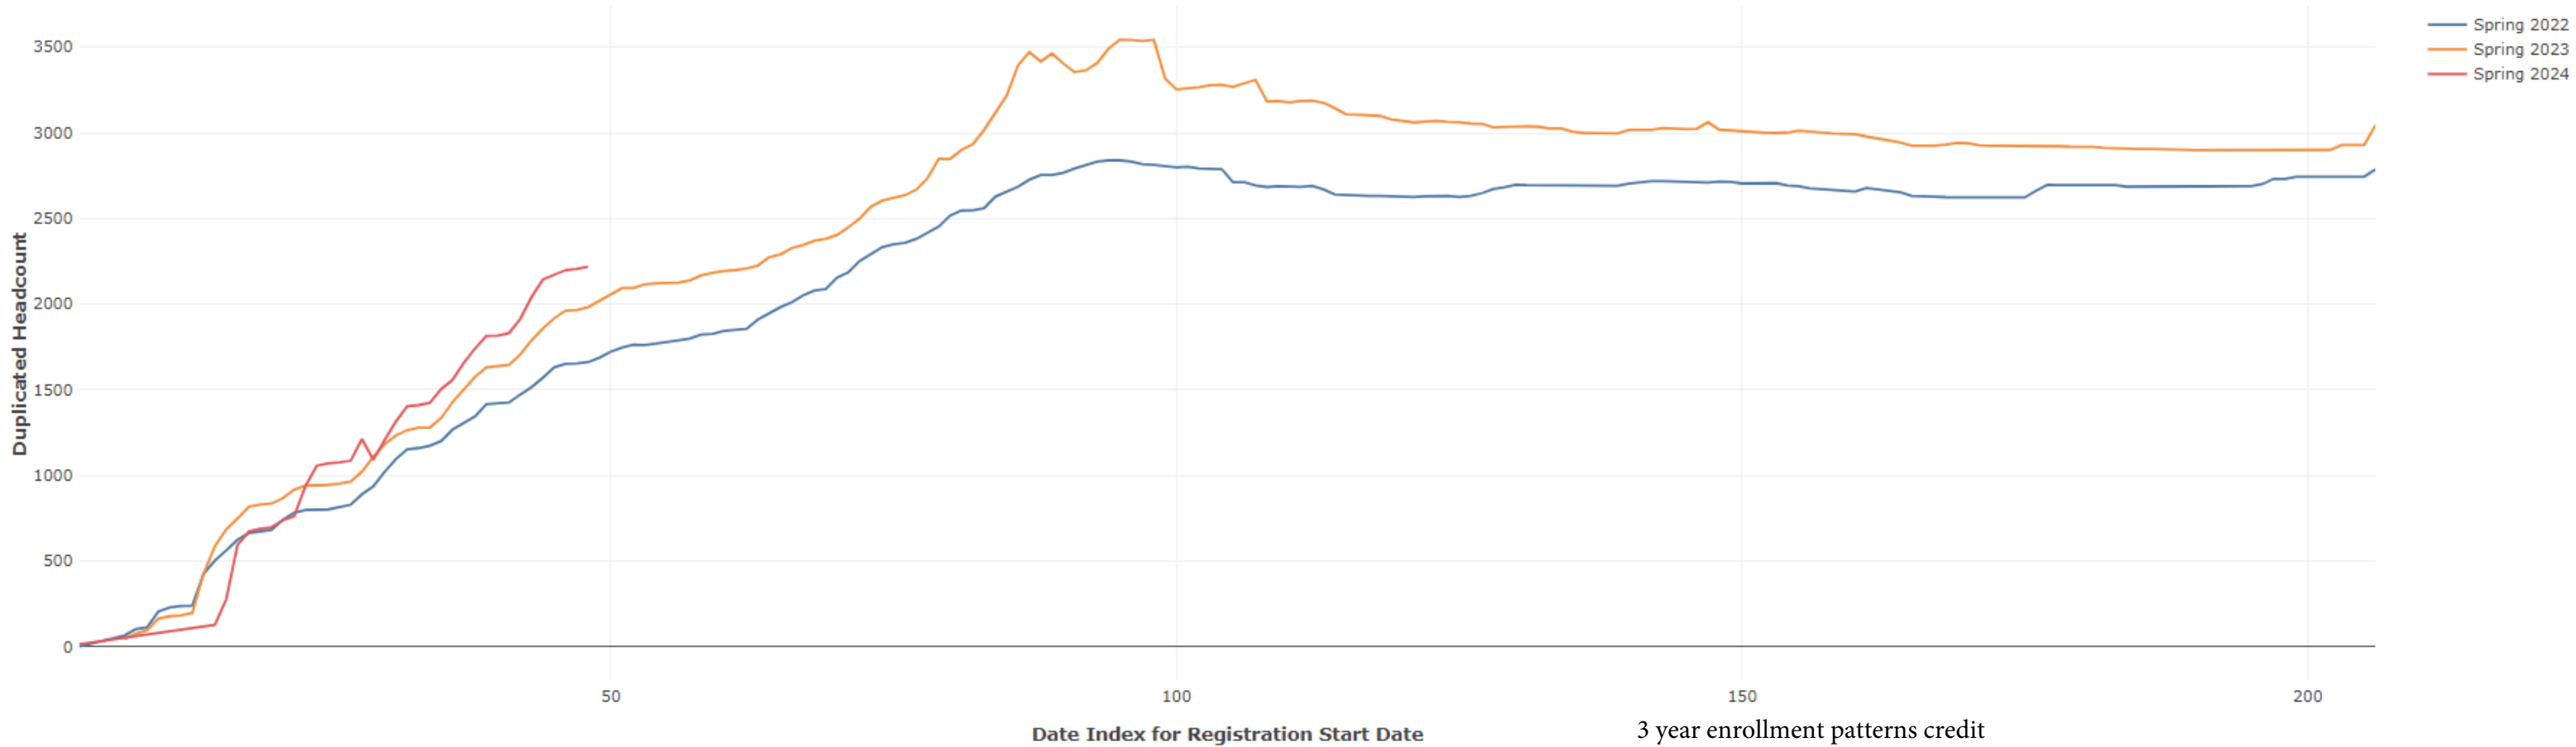

Spring Enrollment Report as of 12/18/2023

Spring Term: 3 Year Credit Enrollments

Spring Term: 3 Year Non Credit Enrollments

Spring Term: 3 Year Credit FTEs

Spring Term: 3 Year Non Credit FTEs

Report Filters Academic Level is Credit Academic Years Ago is in list (0, 1, 2) Date Index for Registration Start Date : All Enrolled is Yes Semester is Spring

Measures Duplicated Headcount

Report Filters Academic Level is Non Credit Academic Years Ago is in list (0, 1, 2) Date Index for Registration Start Date : All Enrolled is Yes Semester is Spring

Measures Duplicated Headcount

3 year enrollment patterns - non credit