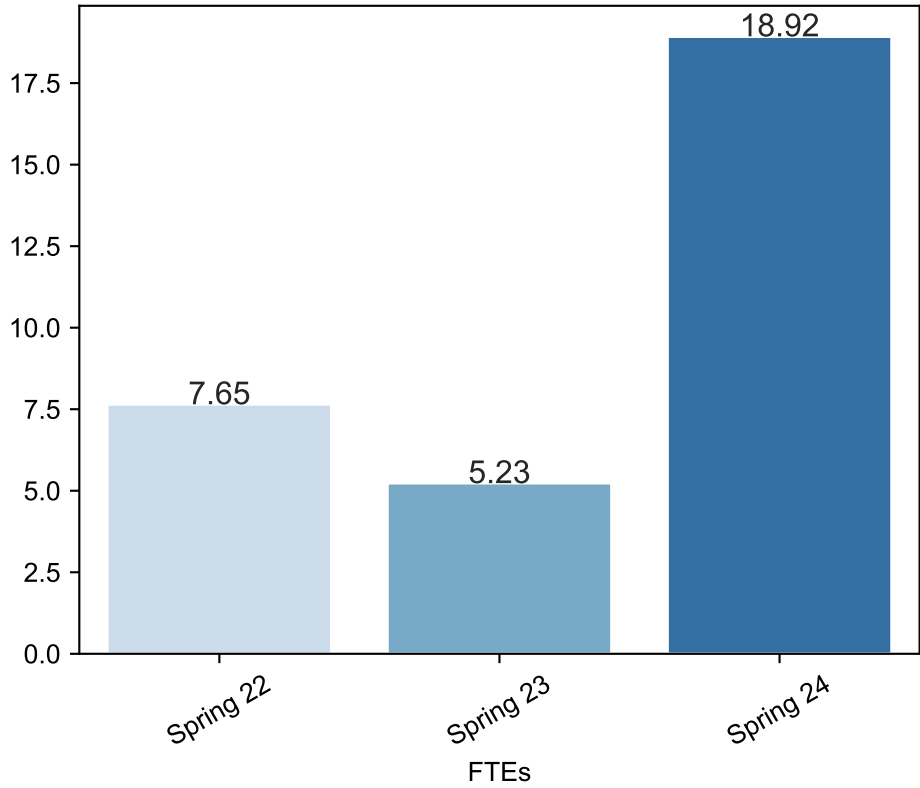

Spring Enrollment Report as of 12/18/2023

Spring Term: 3 Year Credit Enrollments

Spring Term: 3 Year Non Credit Enrollments

Spring Term: 3 Year Credit FTEs

Spring Term: 3 Year Non Credit FTEs

Report Filters Academic Level is Credit Academic Years Ago is in list (0, 1, 2) Date Index for Registration Start Date : All Enrolled is Yes Semester is Spring

Measures Duplicated Headcount

Report Filters Academic Level is Non Credit Academic Years Ago is in list (0, 1, 2) Date Index for Registration Start Date : All Enrolled is Yes Semester is Spring

Measures Duplicated Headcount

3 year enrollment patterns - non credit