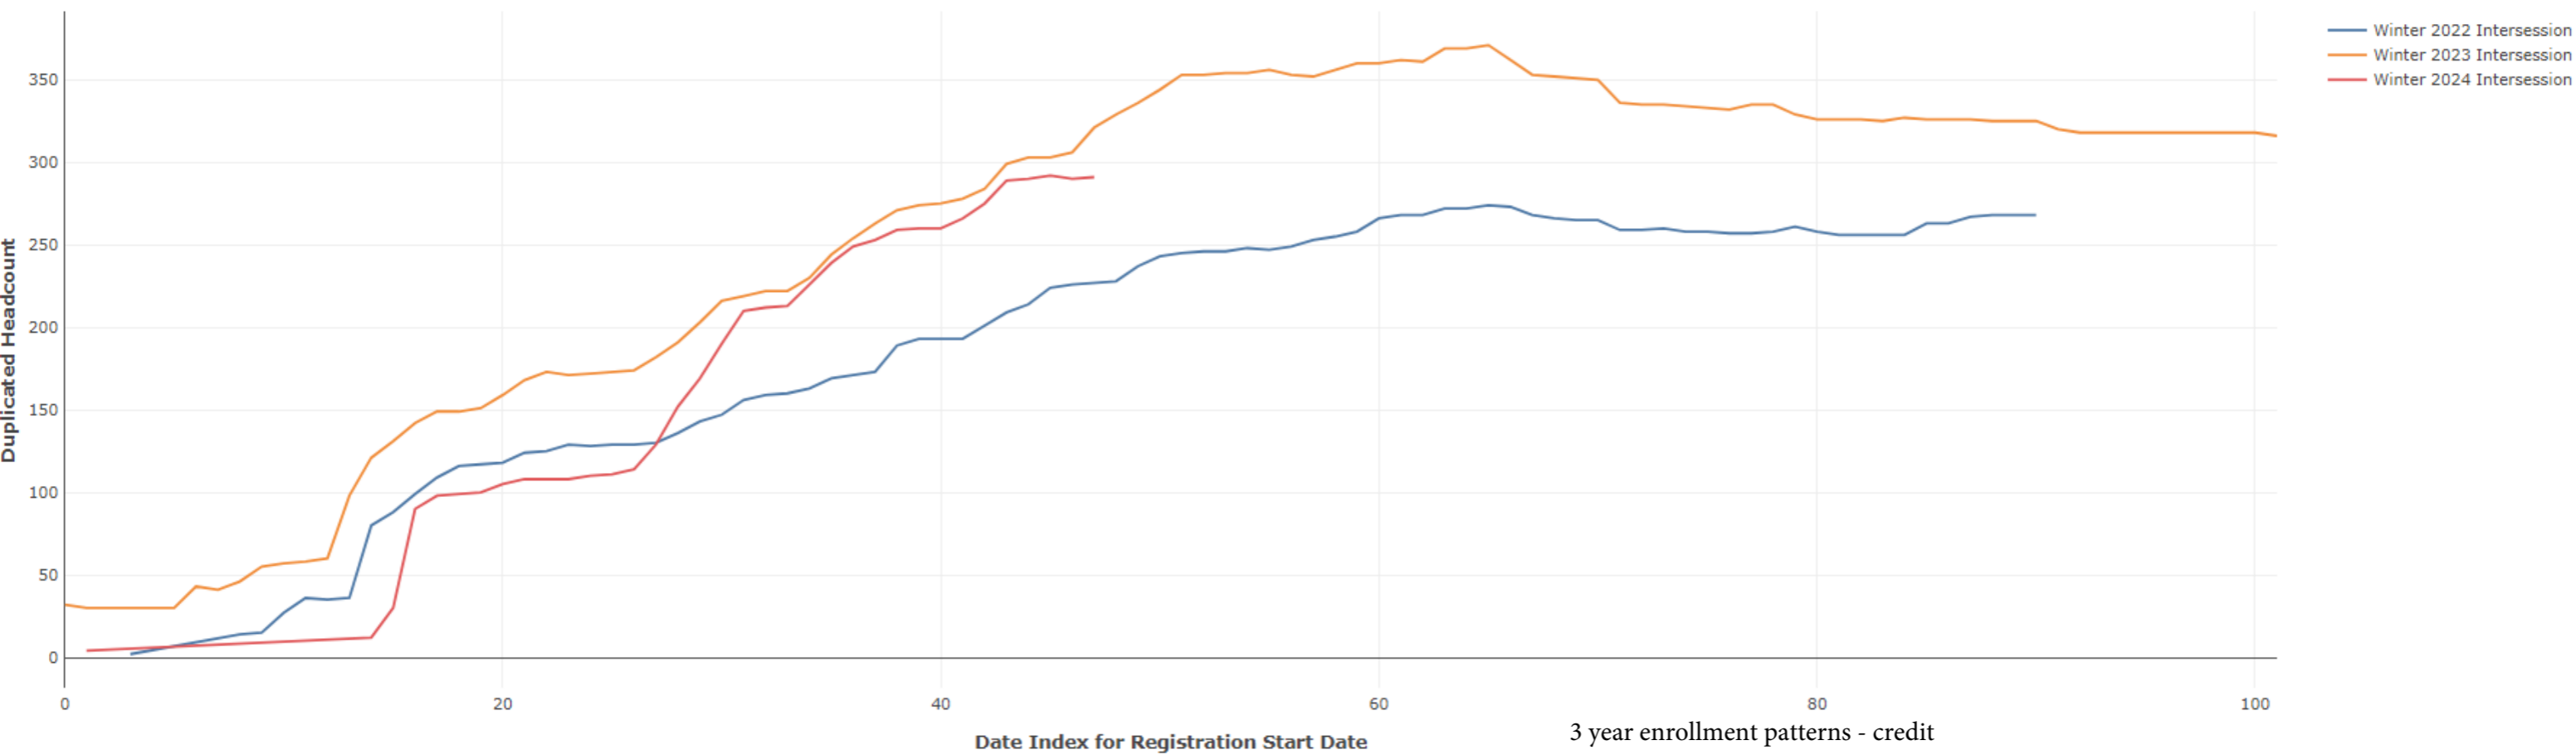

Winter Enrollment Report as of 12/18/2023

Winter Term: 3 Year Credit Enrollments

Winter Term: 3 Year Non Credit Enrollments

Winter Term: 3 Year Credit FTEs

Winter Term: 3 Year Non Credit FTEs

Report Filters Academic Level is Credit Academic Years Ago is in list (0, 1, 2) Date Index for Registration Start Date : All Enrolled is Yes Semester is Winter

Measures Duplicated Headcount

Report Filters Academic Level is Non Credit Academic Years Ago is in list (0, 1, 2) Date Index for Registration Start Date : All Enrolled is Yes Semester is Winter

Measures Duplicated Headcount