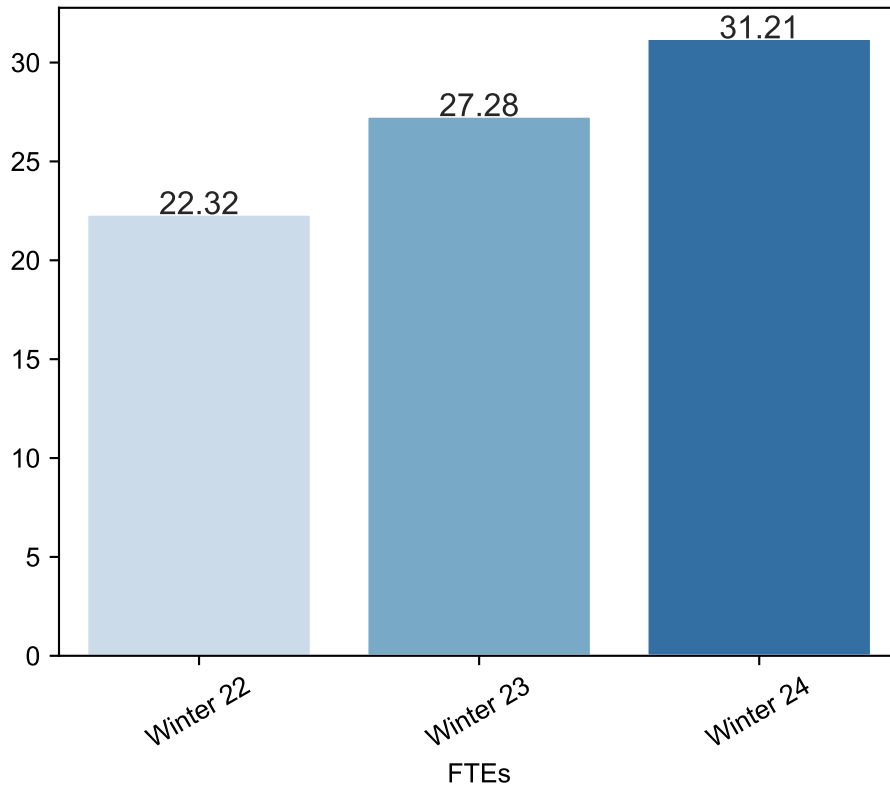

Winter Enrollment Report as of 12/18/2023

Winter Term: 3 Year Credit Enrollments

Winter Term: 3 Year Non Credit Enrollments

Winter Term: 3 Year Credit FTEs

Winter Term: 3 Year Non Credit FTEs

Report Filters Academic Level is Credit Academic Years Ago is in list (0, 1, 2) Date Index for Registration Start Date : All Enrolled is Yes Semester is Winter

Measures Duplicated Headcount

Report Filters Academic Level is Non Credit Academic Years Ago is in list (0, 1, 2) Date Index for Registration Start Date : All Enrolled is Yes Semester is Winter

Measures Duplicated Headcount