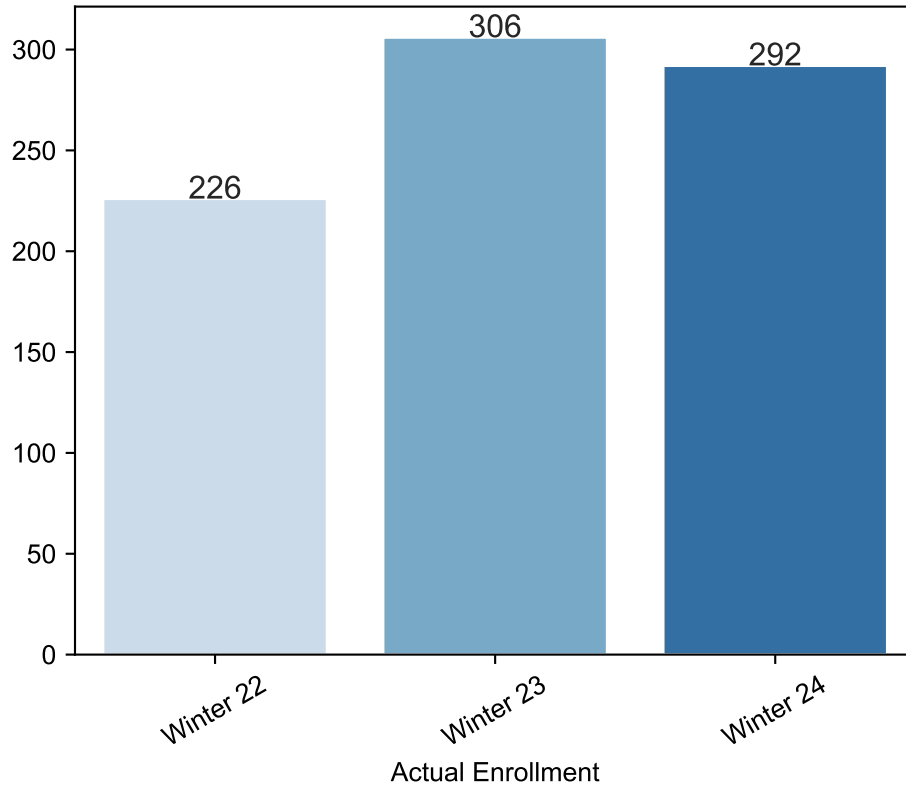

Winter Enrollment Report as of 12/18/2023

Winter Term: 3 Year Credit Enrollments

Winter Term: 3 Year Non Credit Enrollments

Winter Term: 3 Year Credit FTEs

Winter Term: 3 Year Non Credit FTEs

Report Filters Academic Level is Credit Academic Years Ago is in list (0, 1, 2) Date Index for Registration Start Date : All Enrolled is Yes Semester is Winter

Measures Duplicated Headcount

Report Filters Academic Level is Non Credit Academic Years Ago is in list (0, 1, 2) Date Index for Registration Start Date : All Enrolled is Yes Semester is Winter

Measures Duplicated Headcount