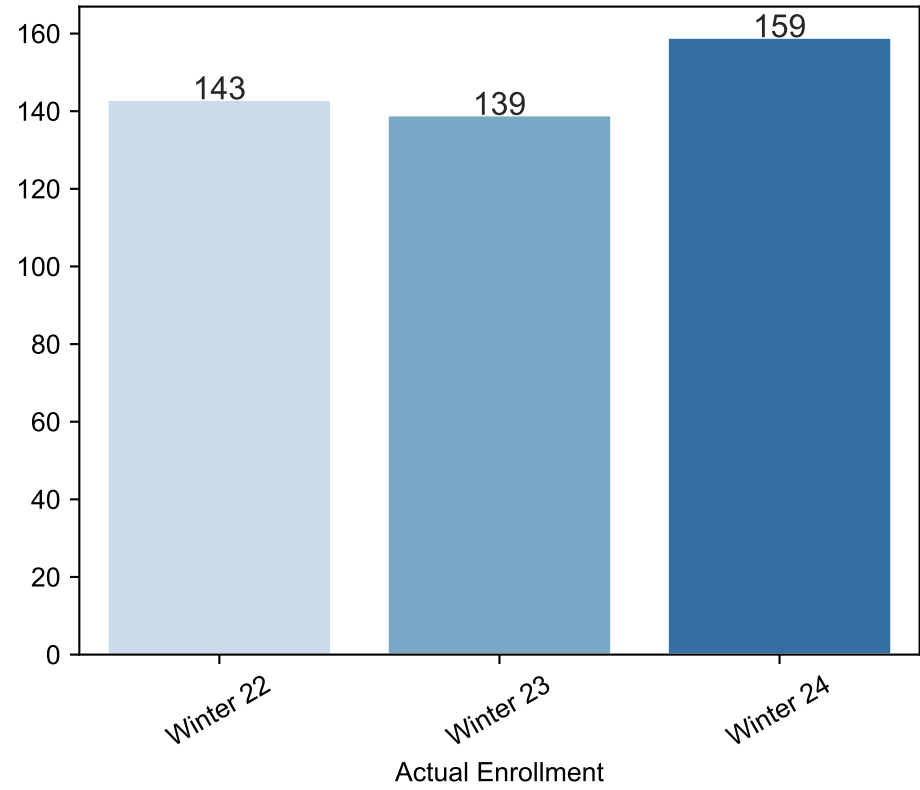

Winter Enrollment Report as of 12/18/2023

Winter Term: 3 Year Credit Enrollments

Winter Term: 3 Year Non Credit Enrollments

Winter Term: 3 Year Credit FTEs

Winter Term: 3 Year Non Credit FTEs

Report Filters Academic Level is Credit Academic Years Ago is in list (0, 1, 2) Date Index for Registration Start Date : All Enrolled is Yes Semester is Winter

Measures Duplicated Headcount

Report Filters Academic Level is Non Credit Academic Years Ago is in list (0, 1, 2) Date Index for Registration Start Date : All Enrolled is Yes Semester is Winter

Measures Duplicated Headcount