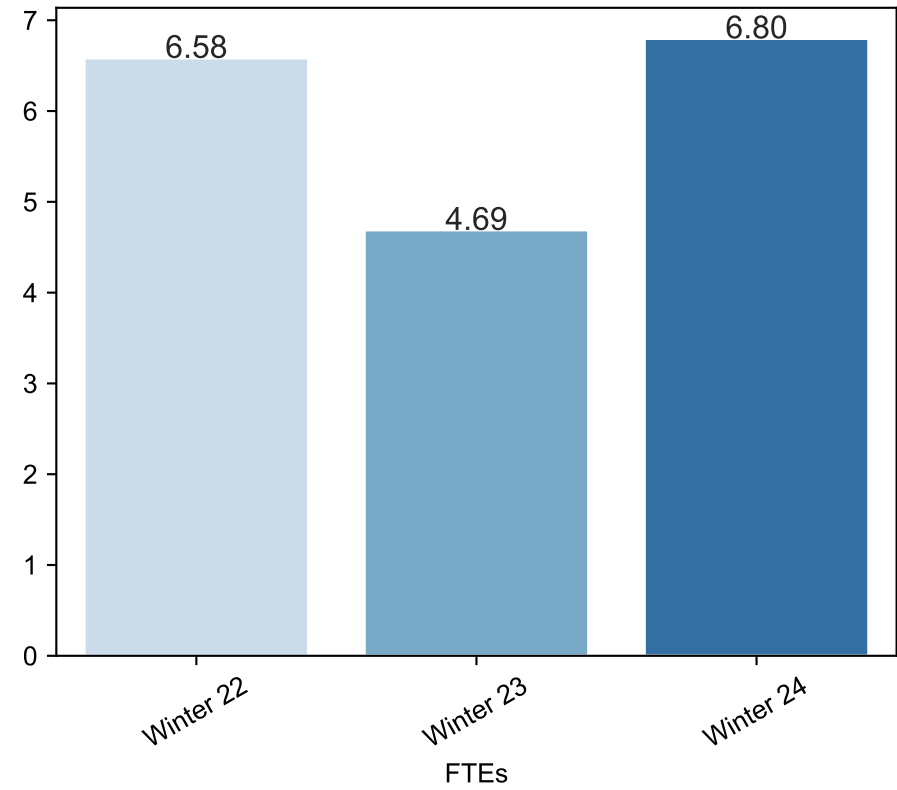

Winter Enrollment Report as of 12/18/2023

Winter Term: 3 Year Credit Enrollments

Winter Term: 3 Year Non Credit Enrollments

Winter Term: 3 Year Credit FTEs

Winter Term: 3 Year Non Credit FTEs

Report Filters Academic Level is Credit Academic Years Ago is in list (0, 1, 2) Date Index for Registration Start Date : All Enrolled is Yes Semester is Winter

Measures Duplicated Headcount

Report Filters Academic Level is Non Credit Academic Years Ago is in list (0, 1, 2) Date Index for Registration Start Date : All Enrolled is Yes Semester is Winter

Measures Duplicated Headcount