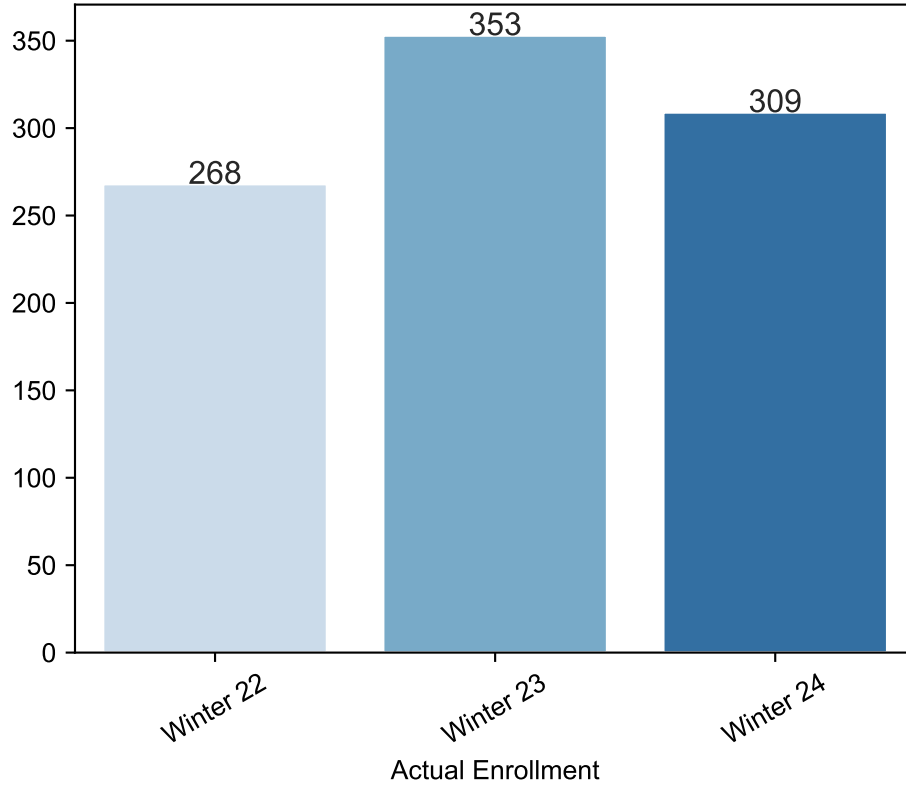

Winter Enrollment Report as of 01/08/2024

Winter Term: 3 Year Credit Enrollments

Winter Term: 3 Year Non Credit Enrollments

Winter Term: 3 Year Credit FTEs

Winter Term: 3 Year Non Credit FTEs

Report Filters Academic Level is Credit Academic Years Ago is in list (0, 1, 2) Date Index for Registration Start Date : All Enrolled is Yes Semester is Winter

Measures Duplicated Headcount

Report Filters Academic Level is Non Credit Academic Years Ago is in list (0, 1, 2) Date Index for Registration Start Date : All Enrolled is Yes Semester is Winter

Measures Duplicated Headcount