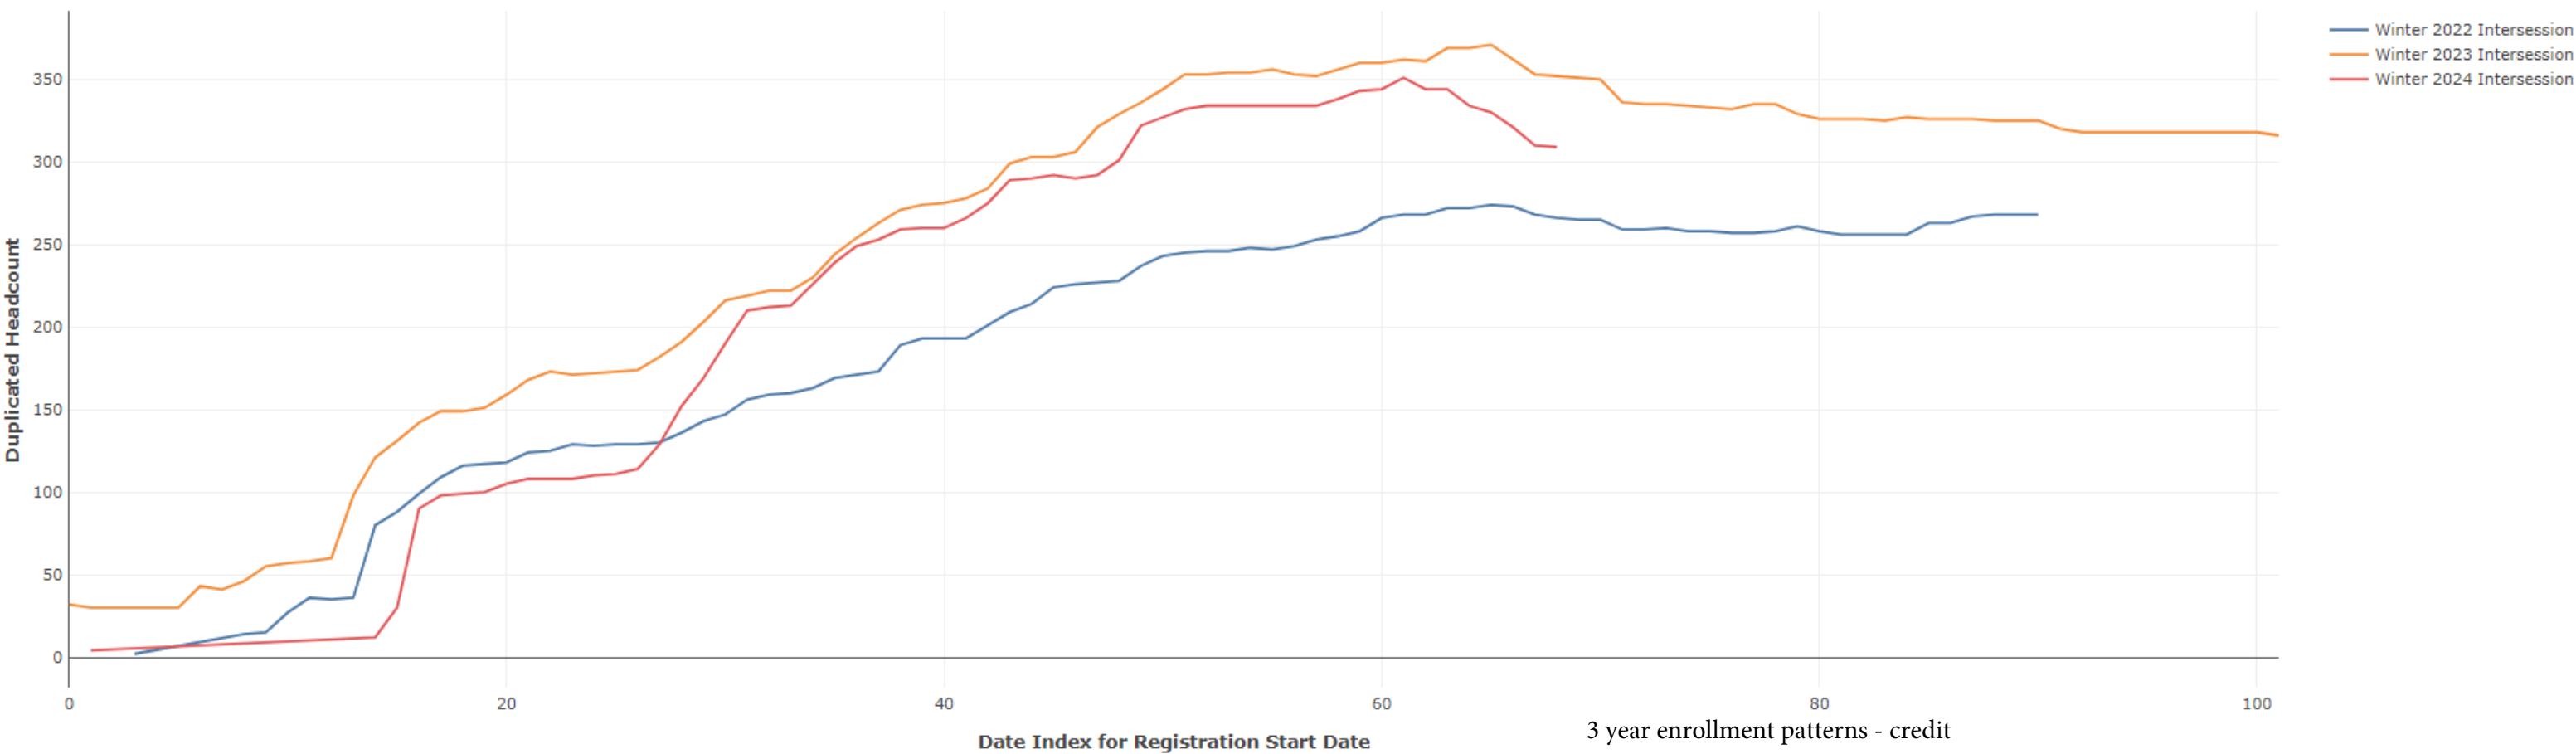

Winter Enrollment Report as of 01/08/2024

Winter Term: 3 Year Credit Enrollments

Winter Term: 3 Year Non Credit Enrollments

Winter Term: 3 Year Credit FTEs

Winter Term: 3 Year Non Credit FTEs

Report Filters Academic Level is Credit Academic Years Ago is in list (0, 1, 2) Date Index for Registration Start Date : All Enrolled is Yes Semester is Winter

Measures Duplicated Headcount

Report Filters Academic Level is Non Credit Academic Years Ago is in list (0, 1, 2) Date Index for Registration Start Date : All Enrolled is Yes Semester is Winter

Measures Duplicated Headcount