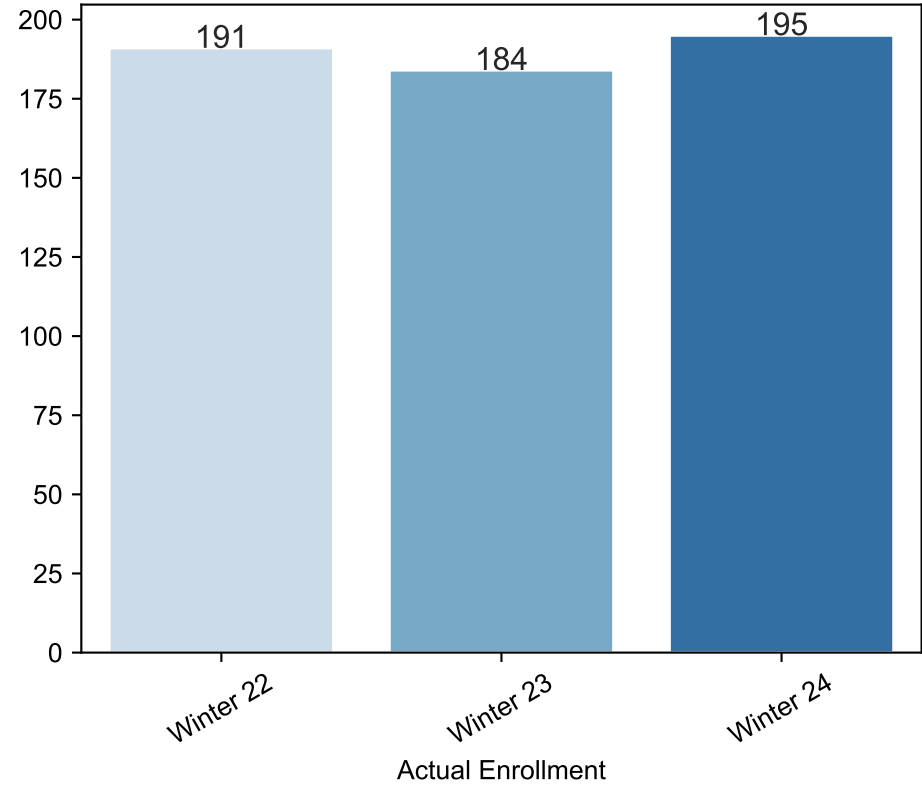

Winter Enrollment Report as of 01/08/2024

Winter Term: 3 Year Credit Enrollments

Winter Term: 3 Year Non Credit Enrollments

Winter Term: 3 Year Credit FTEs

Winter Term: 3 Year Non Credit FTEs

Report Filters Academic Level is Credit Academic Years Ago is in list (0, 1, 2) Date Index for Registration Start Date : All Enrolled is Yes Semester is Winter

Measures Duplicated Headcount

Report Filters Academic Level is Non Credit Academic Years Ago is in list (0, 1, 2) Date Index for Registration Start Date : All Enrolled is Yes Semester is Winter

Measures Duplicated Headcount