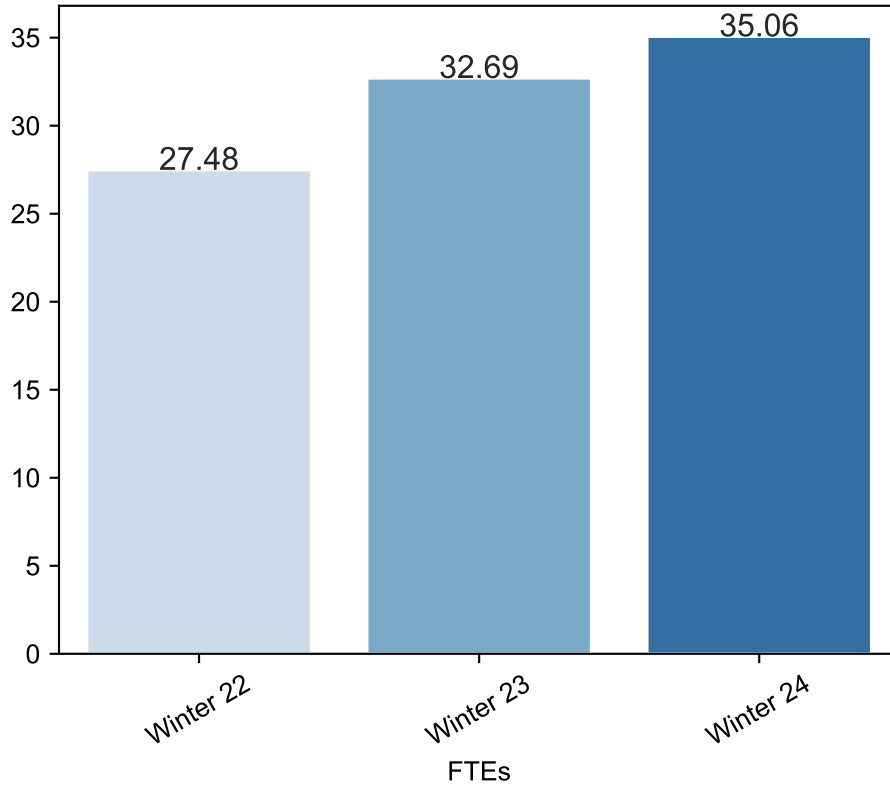

Winter Enrollment Report as of 01/08/2024

Winter Term: 3 Year Credit Enrollments

Winter Term: 3 Year Non Credit Enrollments

Winter Term: 3 Year Credit FTEs

Winter Term: 3 Year Non Credit FTEs

Report Filters Academic Level is Credit Academic Years Ago is in list (0, 1, 2) Date Index for Registration Start Date : All Enrolled is Yes Semester is Winter

Measures Duplicated Headcount

Report Filters Academic Level is Non Credit Academic Years Ago is in list (0, 1, 2) Date Index for Registration Start Date : All Enrolled is Yes Semester is Winter

Measures Duplicated Headcount