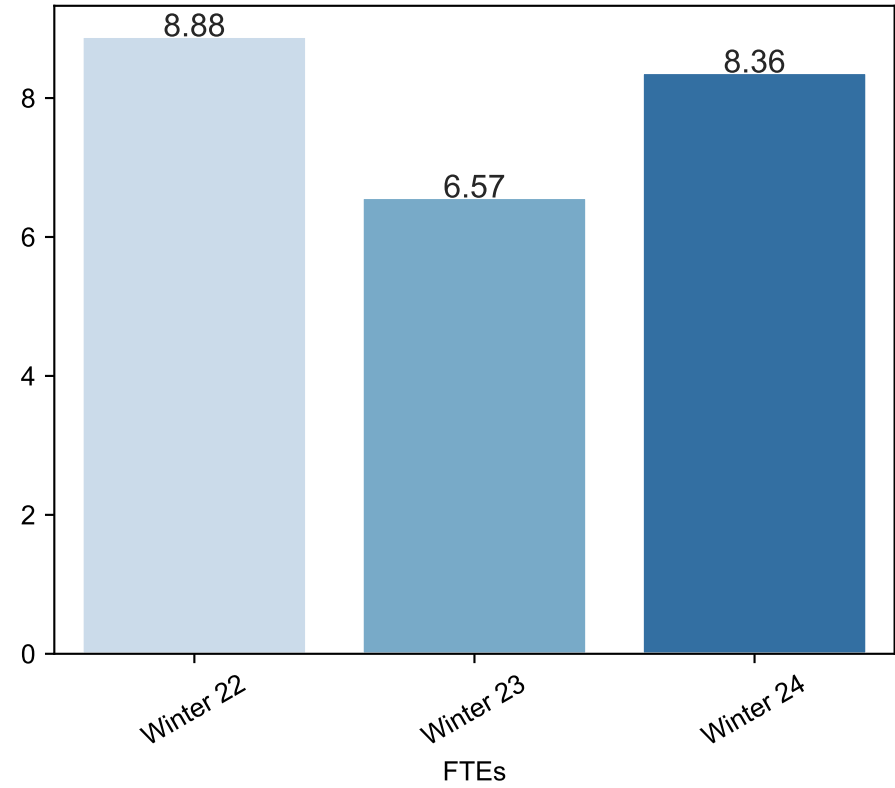

Winter Enrollment Report as of 01/08/2024

Winter Term: 3 Year Credit Enrollments

Winter Term: 3 Year Non Credit Enrollments

Winter Term: 3 Year Credit FTEs

Winter Term: 3 Year Non Credit FTEs

Report Filters Academic Level is Credit Academic Years Ago is in list (0, 1, 2) Date Index for Registration Start Date : All Enrolled is Yes Semester is Winter

Measures Duplicated Headcount

Report Filters Academic Level is Non Credit Academic Years Ago is in list (0, 1, 2) Date Index for Registration Start Date : All Enrolled is Yes Semester is Winter

Measures Duplicated Headcount