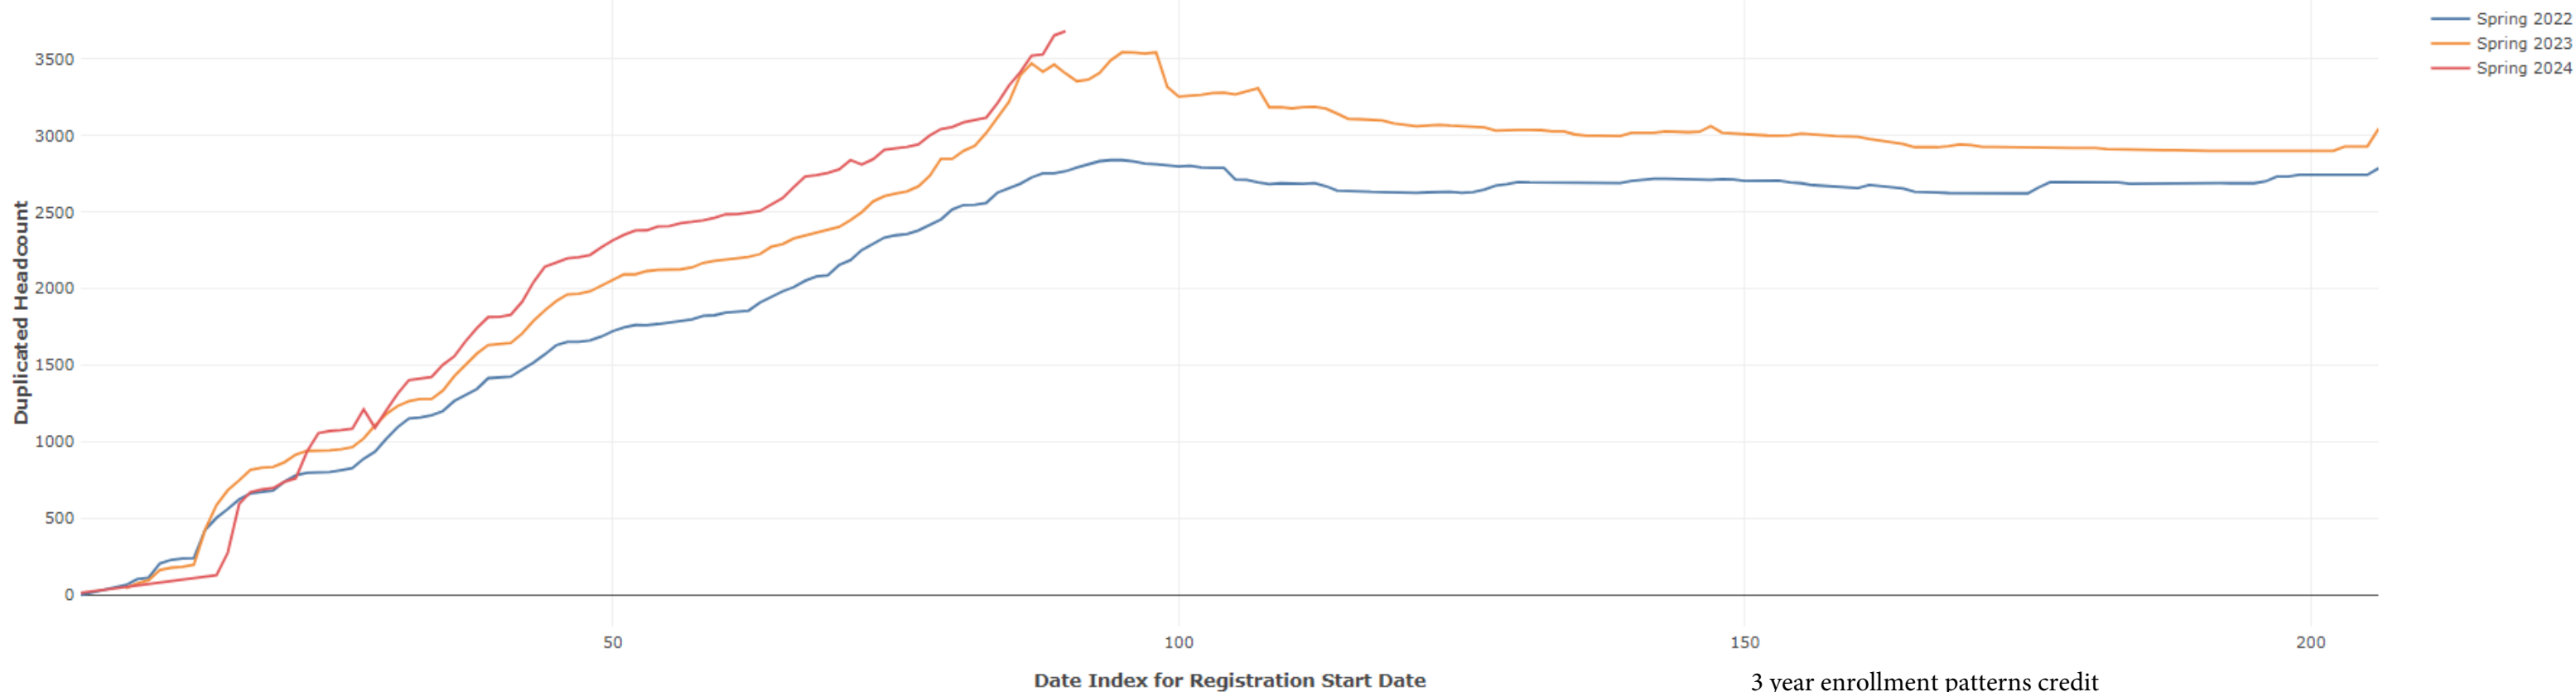

Spring Enrollment Report as of 01/29/2024

Spring Term: 3 Year Credit Enrollments

Spring Term: 3 Year Non Credit Enrollments

Spring Term: 3 Year Credit FTEs

Spring Term: 3 Year Non Credit FTEs

Report Filters Academic Level is Credit Academic Years Ago is in list (0, 1, 2) Date Index for Registration Start Date : All Enrolled is Yes Semester is Spring

Measures Duplicated Headcount

Report Filters Academic Level is Non Credit Academic Years Ago is in list (0, 1, 2) Date Index for Registration Start Date : All Enrolled is Yes Semester is Spring

Measures Duplicated Headcount

3 year enrollment patterns - non credit