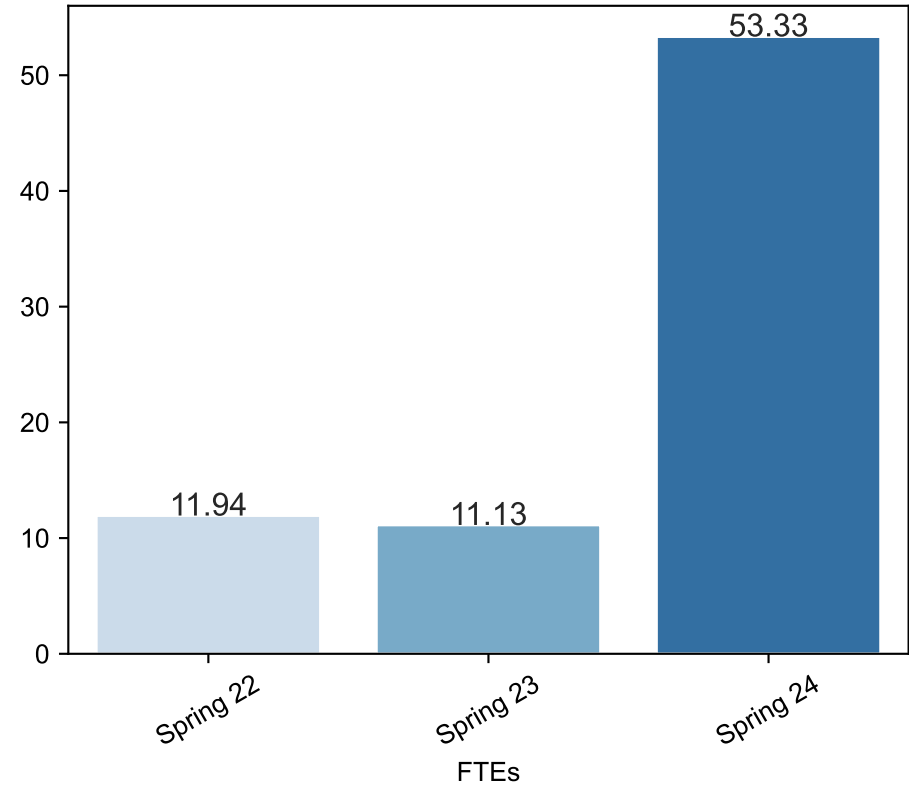

Spring Enrollment Report as of 01/29/2024

Spring Term: 3 Year Credit Enrollments

Spring Term: 3 Year Non Credit Enrollments

Spring Term: 3 Year Credit FTEs

Spring Term: 3 Year Non Credit FTEs

Report Filters Academic Level is Credit Academic Years Ago is in list (0, 1, 2) Date Index for Registration Start Date : All Enrolled is Yes Semester is Spring

Measures Duplicated Headcount

Report Filters Academic Level is Non Credit Academic Years Ago is in list (0, 1, 2) Date Index for Registration Start Date : All Enrolled is Yes Semester is Spring

Measures Duplicated Headcount

3 year enrollment patterns - non credit