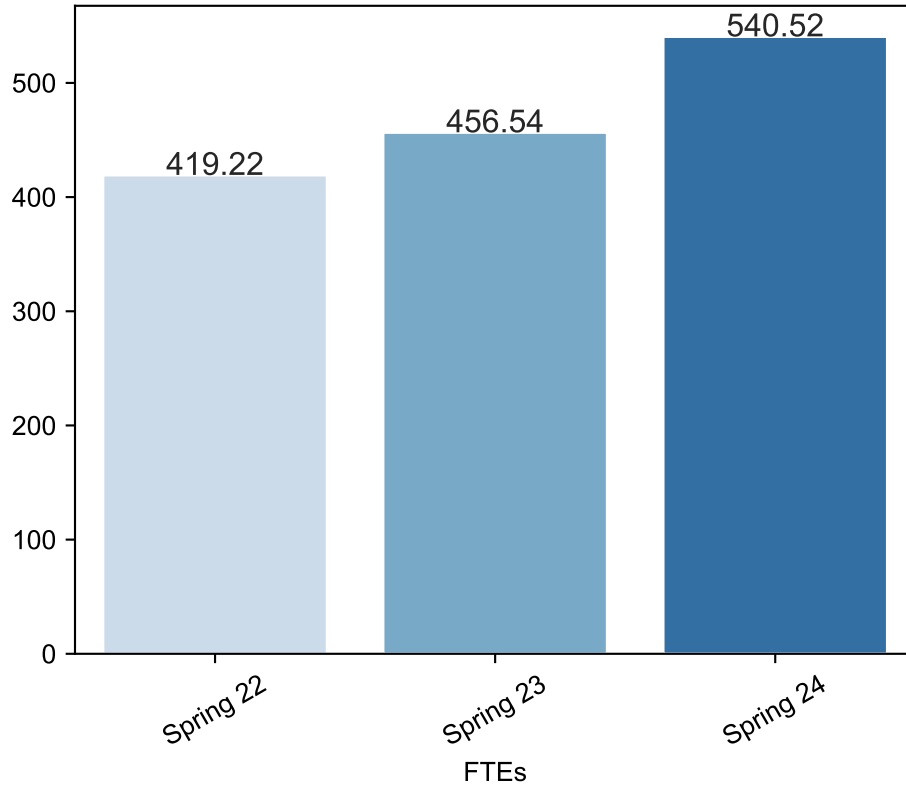

Spring Enrollment Report as of 01/29/2024

Spring Term: 3 Year Credit Enrollments

Spring Term: 3 Year Non Credit Enrollments

Spring Term: 3 Year Credit FTEs

Spring Term: 3 Year Non Credit FTEs

Report Filters Academic Level is Credit Academic Years Ago is in list (0, 1, 2) Date Index for Registration Start Date : All Enrolled is Yes Semester is Spring

Measures Duplicated Headcount

Report Filters Academic Level is Non Credit Academic Years Ago is in list (0, 1, 2) Date Index for Registration Start Date : All Enrolled is Yes Semester is Spring

Measures Duplicated Headcount

3 year enrollment patterns - non credit