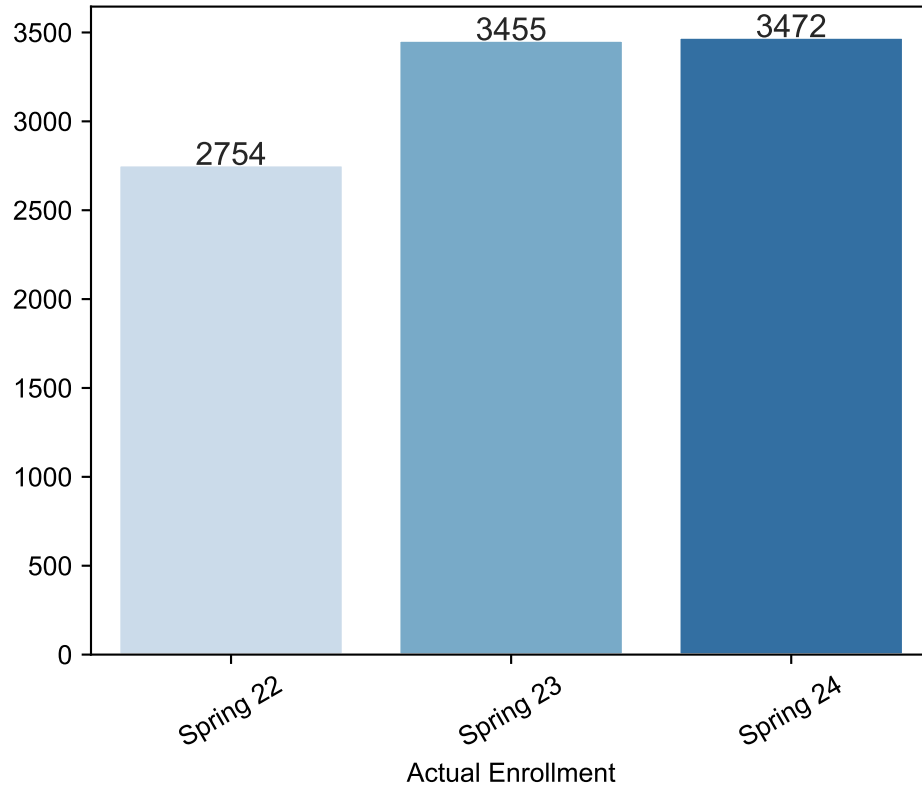

Spring Enrollment Report as of 01/29/2024

Spring Term: 3 Year Credit Enrollments

Spring Term: 3 Year Non Credit Enrollments

Spring Term: 3 Year Credit FTEs

Spring Term: 3 Year Non Credit FTEs

Report Filters Academic Level is Credit Academic Years Ago is in list (0, 1, 2) Date Index for Registration Start Date : All Enrolled is Yes Semester is Spring

Measures Duplicated Headcount

Report Filters Academic Level is Non Credit Academic Years Ago is in list (0, 1, 2) Date Index for Registration Start Date : All Enrolled is Yes Semester is Spring

Measures Duplicated Headcount

3 year enrollment patterns - non credit