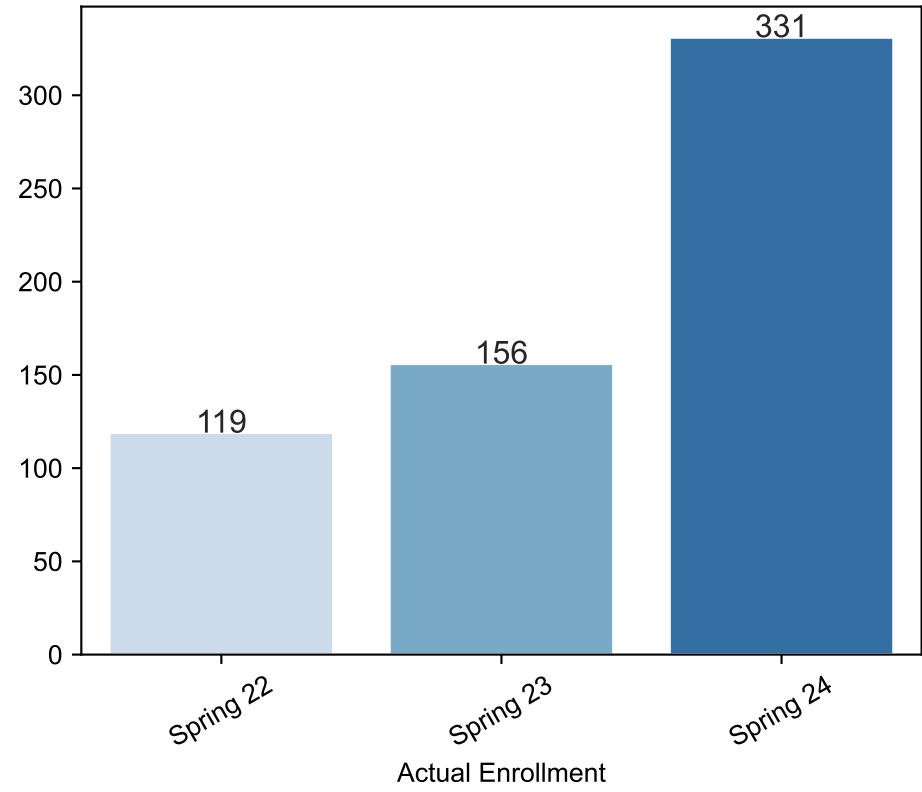

Spring Enrollment Report as of 01/29/2024

Spring Term: 3 Year Credit Enrollments

Spring Term: 3 Year Non Credit Enrollments

Spring Term: 3 Year Credit FTEs

Spring Term: 3 Year Non Credit FTEs

Report Filters Academic Level is Credit Academic Years Ago is in list (0, 1, 2) Date Index for Registration Start Date : All Enrolled is Yes Semester is Spring

Measures Duplicated Headcount

Report Filters Academic Level is Non Credit Academic Years Ago is in list (0, 1, 2) Date Index for Registration Start Date : All Enrolled is Yes Semester is Spring

Measures Duplicated Headcount

3 year enrollment patterns - non credit