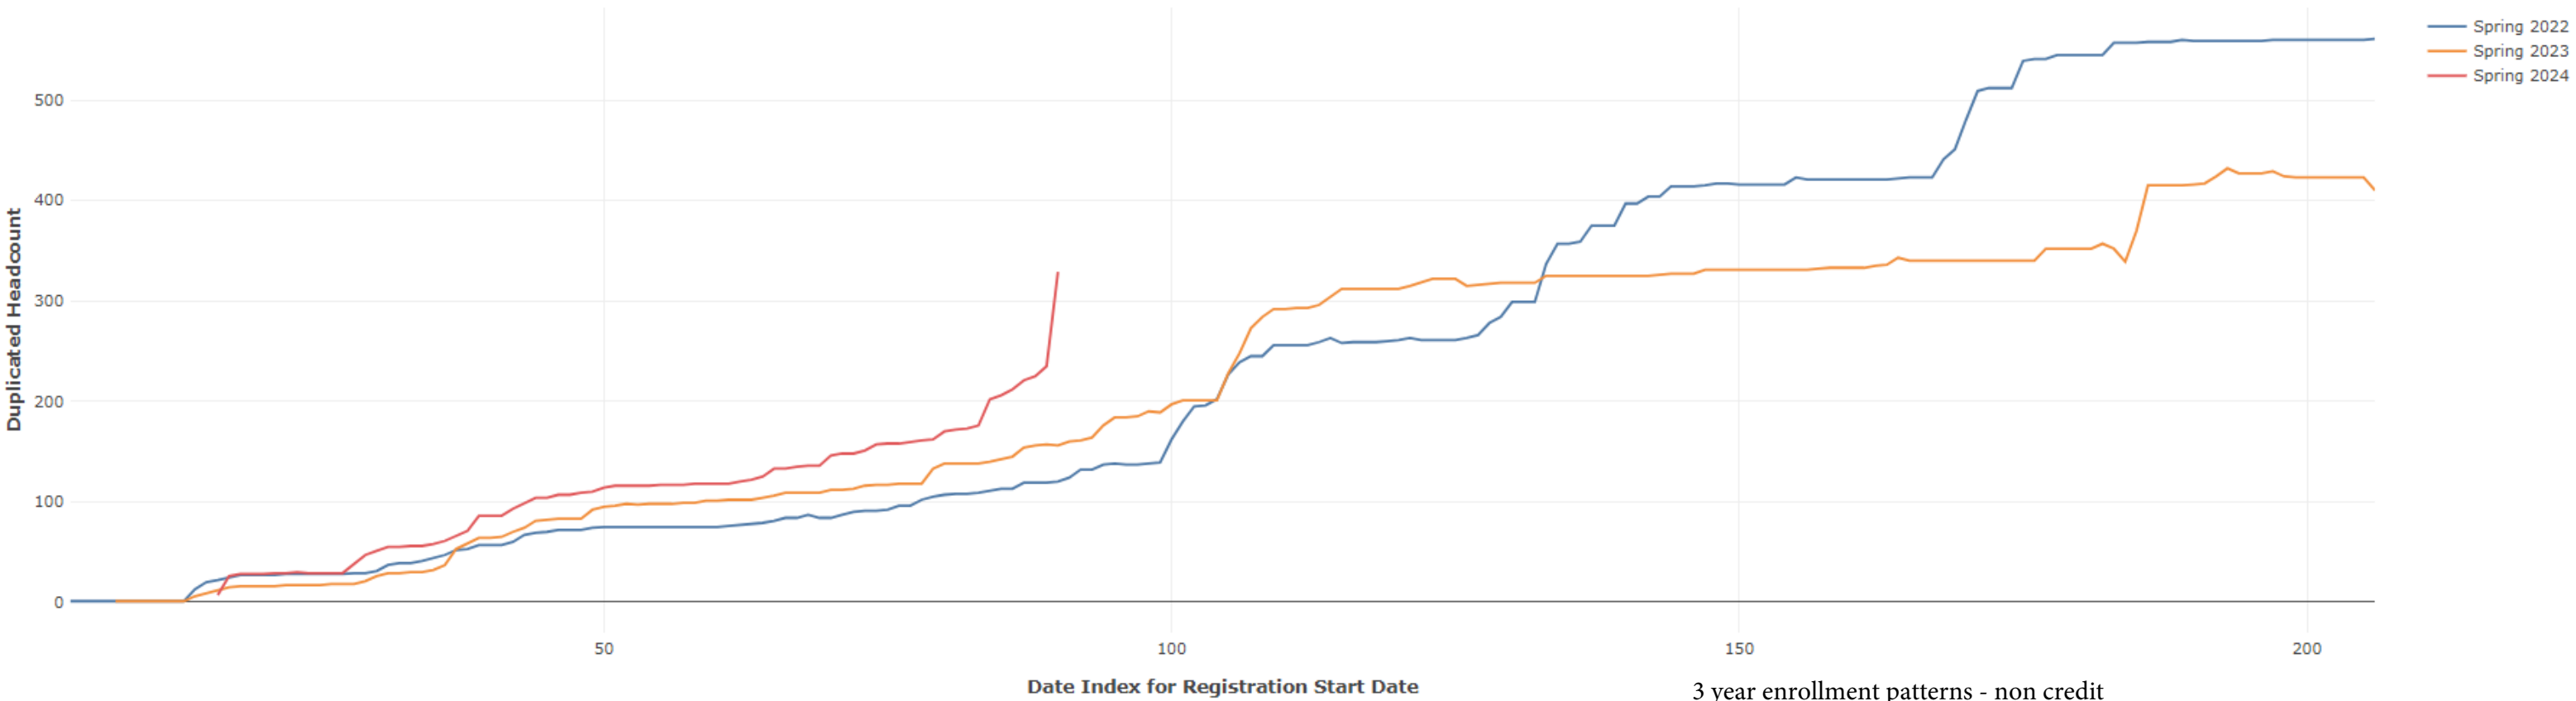

Spring Enrollment Report as of 01/29/2024

Spring Term: 3 Year Credit Enrollments

Spring Term: 3 Year Non Credit Enrollments

Spring Term: 3 Year Credit FTEs

Spring Term: 3 Year Non Credit FTEs

Report Filters Academic Level is Credit Academic Years Ago is in list (0, 1, 2) Date Index for Registration Start Date : All Enrolled is Yes Semester is Spring

Measures Duplicated Headcount

Report Filters Academic Level is Non Credit Academic Years Ago is in list (0, 1, 2) Date Index for Registration Start Date : All Enrolled is Yes Semester is Spring

Measures Duplicated Headcount

3 year enrollment patterns - non credit