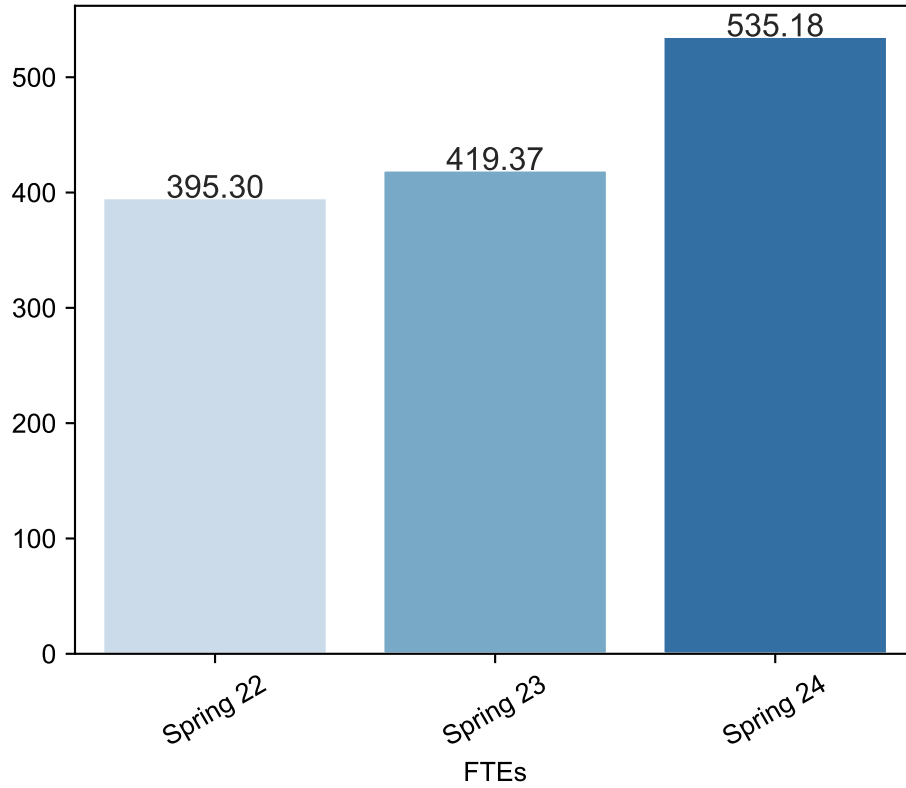

Spring Enrollment Report as of 03/04/2024

Spring Term: 3 Year Credit Enrollments

Spring Term: 3 Year Non Credit Enrollments

Spring Term: 3 Year Credit FTEs

Spring Term: 3 Year Non Credit FTEs

Report Filters Academic Level is Credit Academic Years Ago is in list (0, 1, 2) Date Index for Registration Start Date : All Enrolled is Yes Semester is Spring

Measures Duplicated Headcount

Report Filters Academic Level is Non Credit Academic Years Ago is in list (0, 1, 2) Date Index for Registration Start Date : All Enrolled is Yes Semester is Spring

Measures Duplicated Headcount