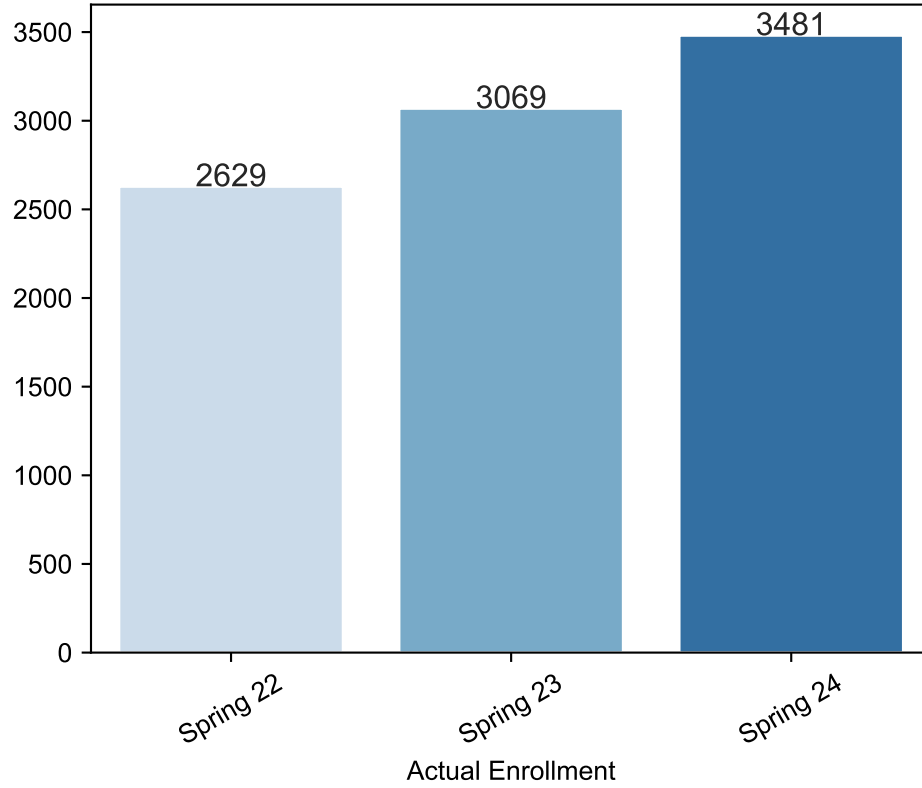

Spring Enrollment Report as of 03/04/2024

Spring Term: 3 Year Credit Enrollments

Spring Term: 3 Year Non Credit Enrollments

Spring Term: 3 Year Credit FTEs

Spring Term: 3 Year Non Credit FTEs

Report Filters Academic Level is Credit Academic Years Ago is in list (0, 1, 2) Date Index for Registration Start Date : All Enrolled is Yes Semester is Spring

Measures Duplicated Headcount

Report Filters Academic Level is Non Credit Academic Years Ago is in list (0, 1, 2) Date Index for Registration Start Date : All Enrolled is Yes Semester is Spring

Measures Duplicated Headcount