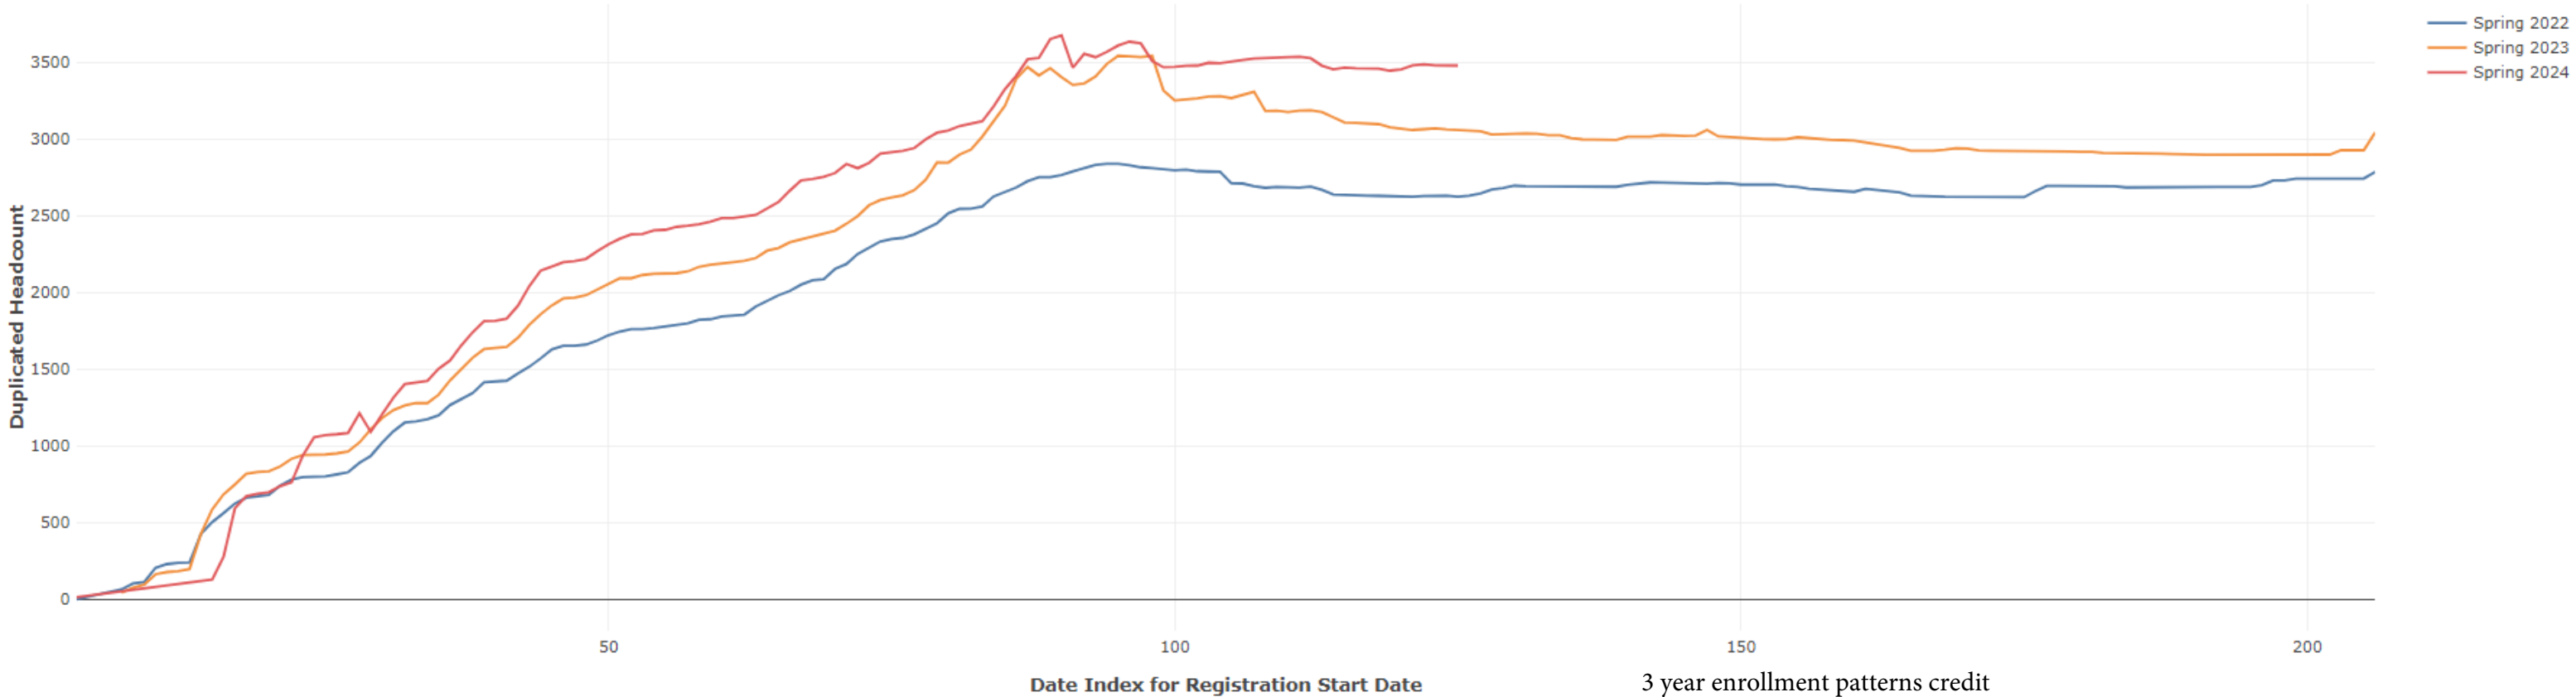

Spring Enrollment Report as of 03/04/2024

Spring Term: 3 Year Credit Enrollments

Spring Term: 3 Year Non Credit Enrollments

Spring Term: 3 Year Credit FTEs

Spring Term: 3 Year Non Credit FTEs

Report Filters Academic Level is Credit Academic Years Ago is in list (0, 1, 2) Date Index for Registration Start Date : All Enrolled is Yes Semester is Spring

Measures Duplicated Headcount

Report Filters Academic Level is Non Credit Academic Years Ago is in list (0, 1, 2) Date Index for Registration Start Date : All Enrolled is Yes Semester is Spring

Measures Duplicated Headcount