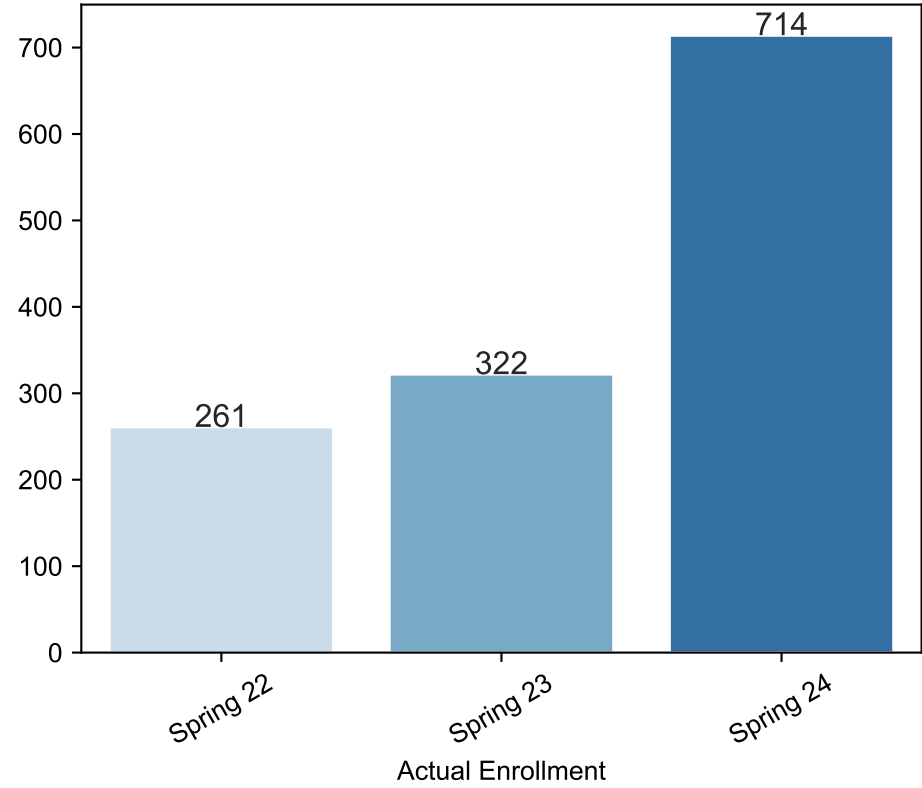

Spring Enrollment Report as of 03/04/2024

Spring Term: 3 Year Credit Enrollments

Spring Term: 3 Year Non Credit Enrollments

Spring Term: 3 Year Credit FTEs

Spring Term: 3 Year Non Credit FTEs

Report Filters Academic Level is Credit Academic Years Ago is in list (0, 1, 2) Date Index for Registration Start Date : All Enrolled is Yes Semester is Spring

Measures Duplicated Headcount

Report Filters Academic Level is Non Credit Academic Years Ago is in list (0, 1, 2) Date Index for Registration Start Date : All Enrolled is Yes Semester is Spring

Measures Duplicated Headcount