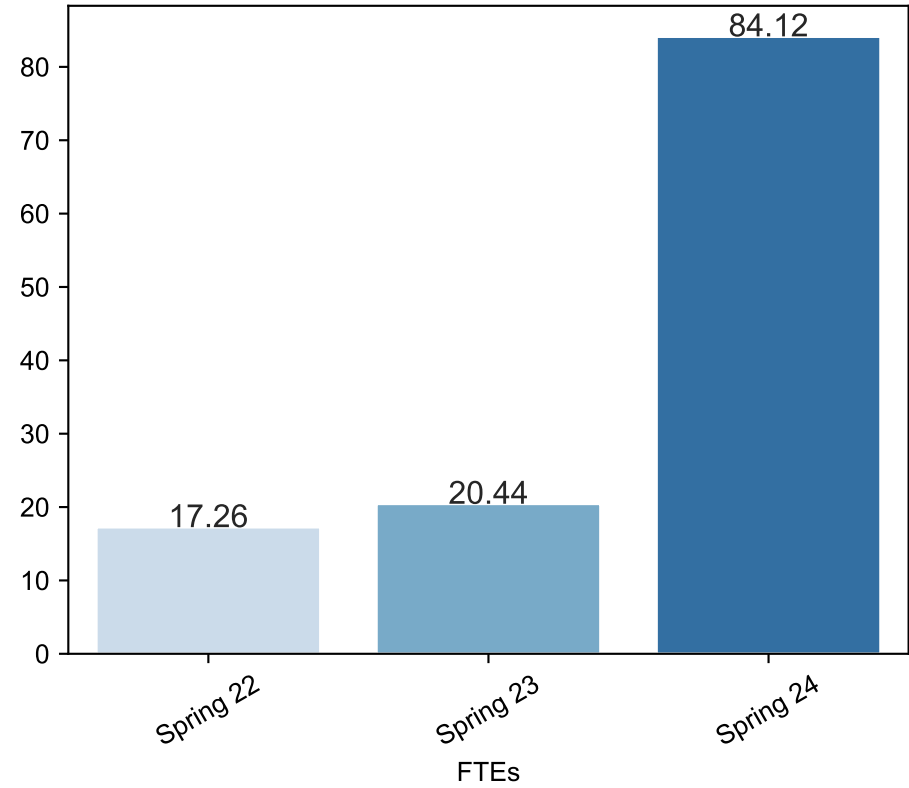

Spring Enrollment Report as of 03/04/2024

Spring Term: 3 Year Credit Enrollments

Spring Term: 3 Year Non Credit Enrollments

Spring Term: 3 Year Credit FTEs

Spring Term: 3 Year Non Credit FTEs

Report Filters Academic Level is Credit Academic Years Ago is in list (0, 1, 2) Date Index for Registration Start Date : All Enrolled is Yes Semester is Spring

Measures Duplicated Headcount

Report Filters Academic Level is Non Credit Academic Years Ago is in list (0, 1, 2) Date Index for Registration Start Date : All Enrolled is Yes Semester is Spring

Measures Duplicated Headcount