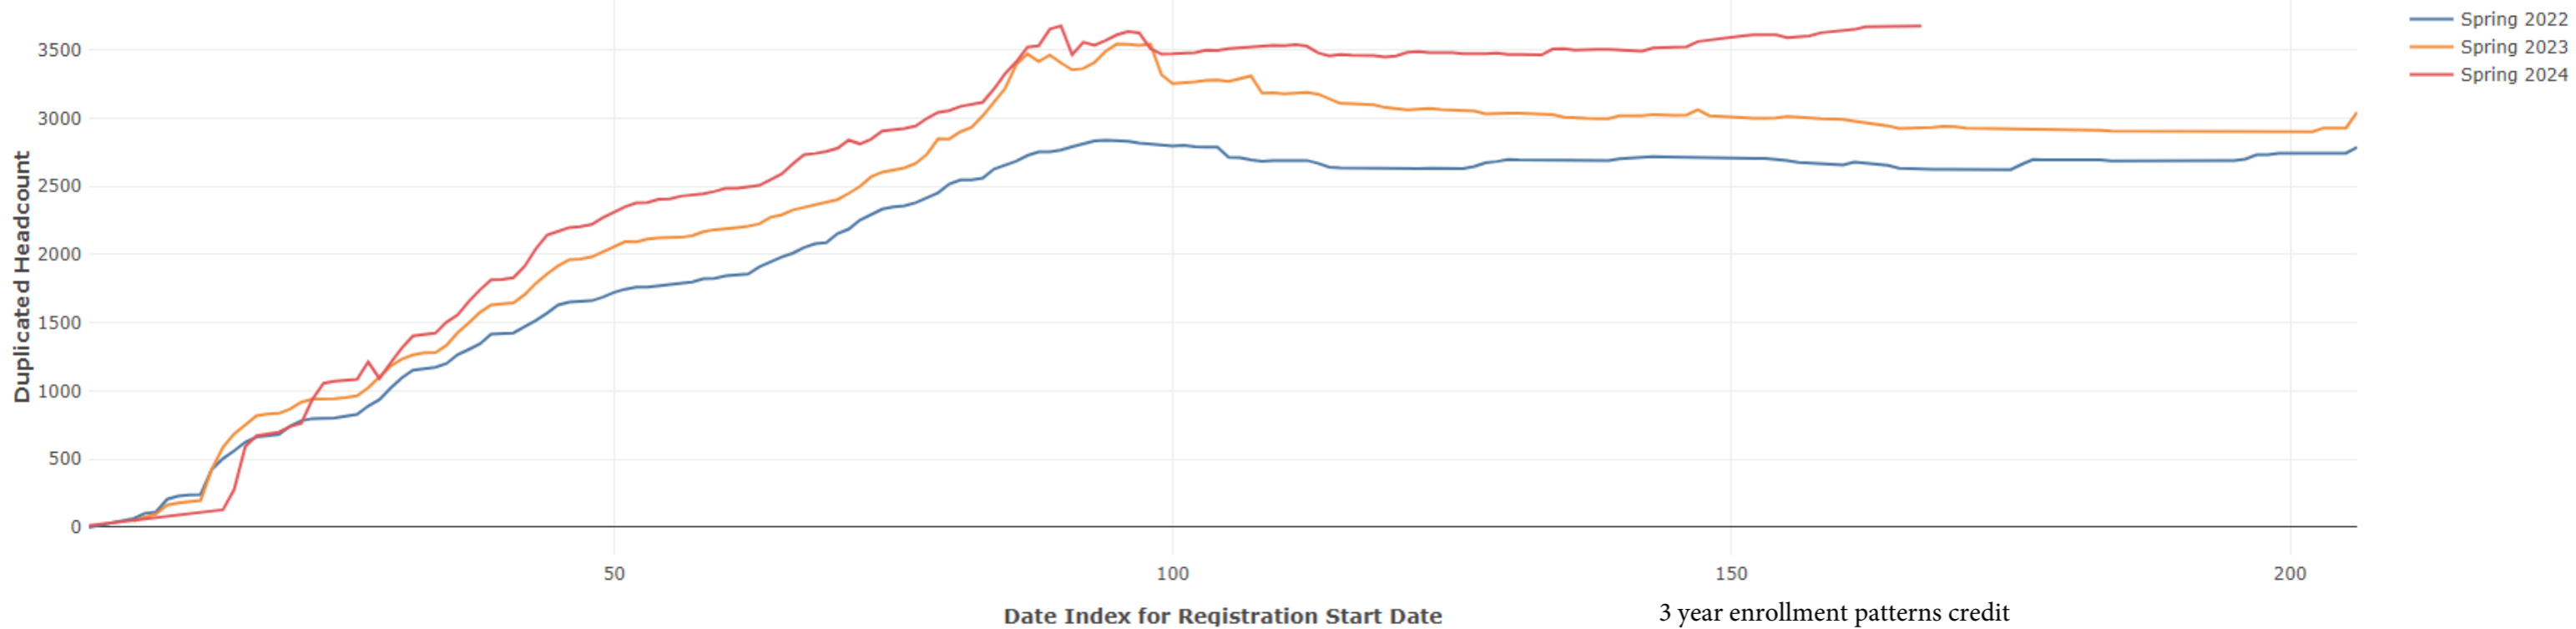

Academic Level is Credit

Academic Years Ago is in list (0, 1, 2)

Date Index for Registration Start Date : All

Enrolled is Yes

Semester is Spring

Measures

Duplicated Headcount

Report Filters Academic Level is Non Credit Academic Years Ago is in list (0, 1, 2) Date Index for Registration Start Date : All Enrolled is Yes Semester is Spring

Measures Duplicated Headcount