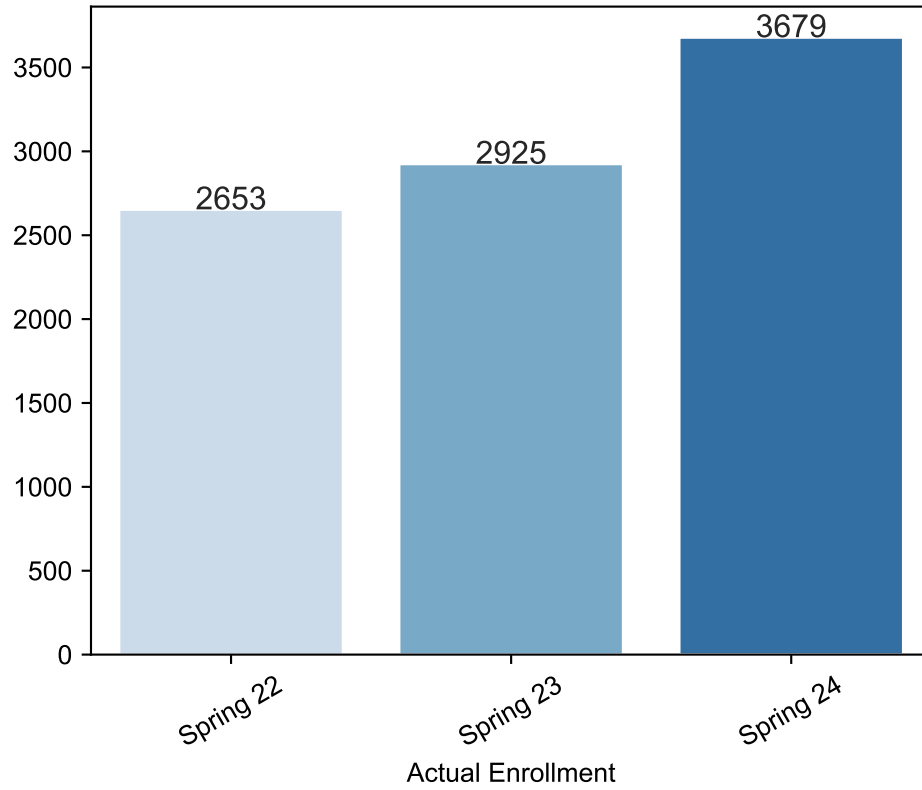

Spring Enrollment Report as of 04/15/2024

Spring Term: 3 Year Credit Enrollments

Spring Term: 3 Year Non Credit Enrollments

Spring Term: 3 Year Credit FTEs

Spring Term: 3 Year Non Credit FTEs

Report Filters

Academic Level is Credit

Academic Years Ago is in list (0, 1, 2)

Date Index for Registration Start Date : All

Enrolled is Yes

Semester is Spring

Measures

Duplicated Headcount

Report Filters Academic Level is Non Credit Academic Years Ago is in list (0, 1, 2) Date Index for Registration Start Date : All Enrolled is Yes Semester is Spring

Measures Duplicated Headcount