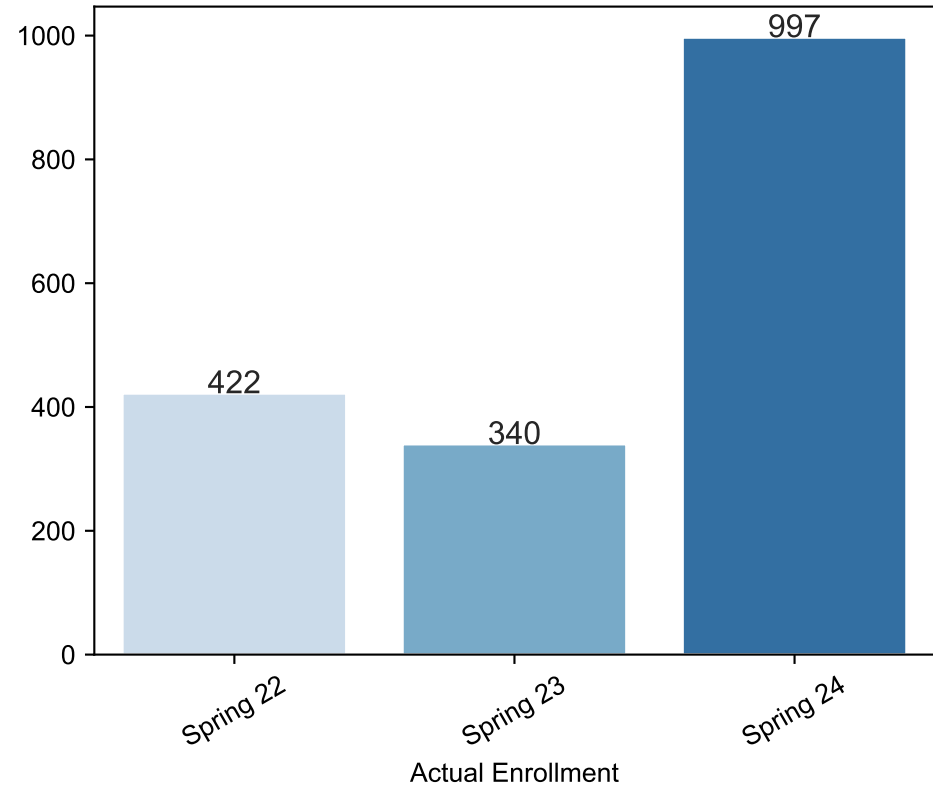

Spring Enrollment Report as of 04/15/2024

Spring Term: 3 Year Credit Enrollments

Spring Term: 3 Year Non Credit Enrollments

Spring Term: 3 Year Credit FTEs

Spring Term: 3 Year Non Credit FTEs

Report Filters

Academic Level is Credit

Academic Years Ago is in list (0, 1, 2)

Date Index for Registration Start Date : All

Enrolled is Yes

Semester is Spring

Measures

Duplicated Headcount

Report Filters Academic Level is Non Credit Academic Years Ago is in list (0, 1, 2) Date Index for Registration Start Date : All Enrolled is Yes Semester is Spring

Measures Duplicated Headcount