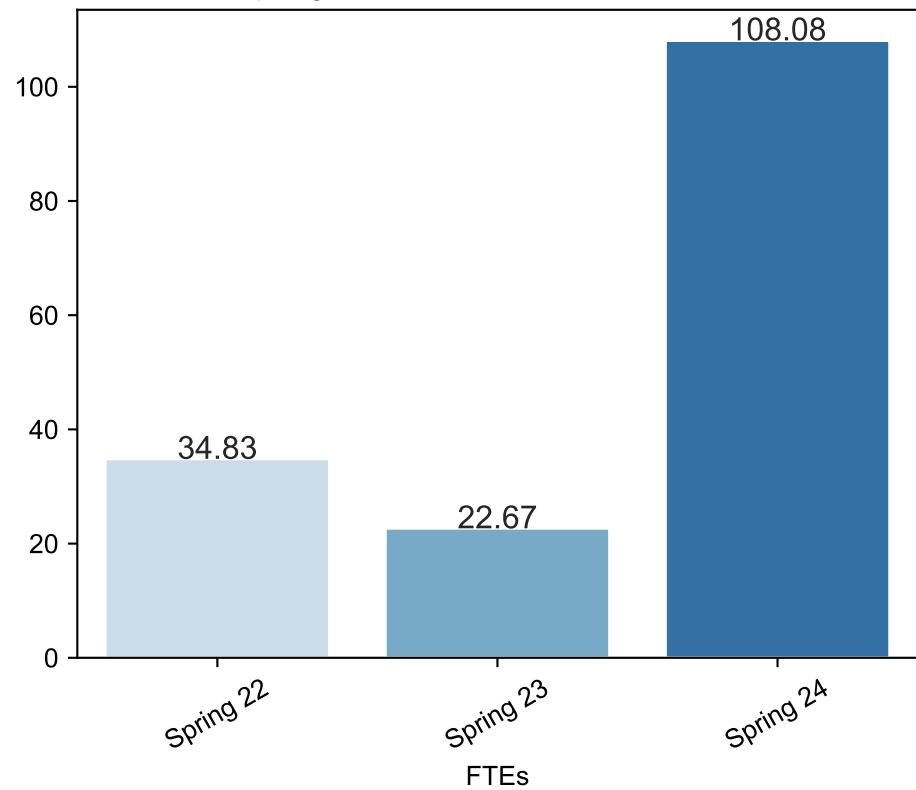

Spring Enrollment Report as of 04/15/2024

Spring Term: 3 Year Credit Enrollments

Spring Term: 3 Year Non Credit Enrollments

Spring Term: 3 Year Credit FTEs

Spring Term: 3 Year Non Credit FTEs

Report Filters

Academic Level is Credit

Academic Years Ago is in list (0, 1, 2)

Date Index for Registration Start Date : All

Enrolled is Yes

Semester is Spring

Measures

Duplicated Headcount

Report Filters Academic Level is Non Credit Academic Years Ago is in list (0, 1, 2) Date Index for Registration Start Date : All Enrolled is Yes Semester is Spring

Measures Duplicated Headcount