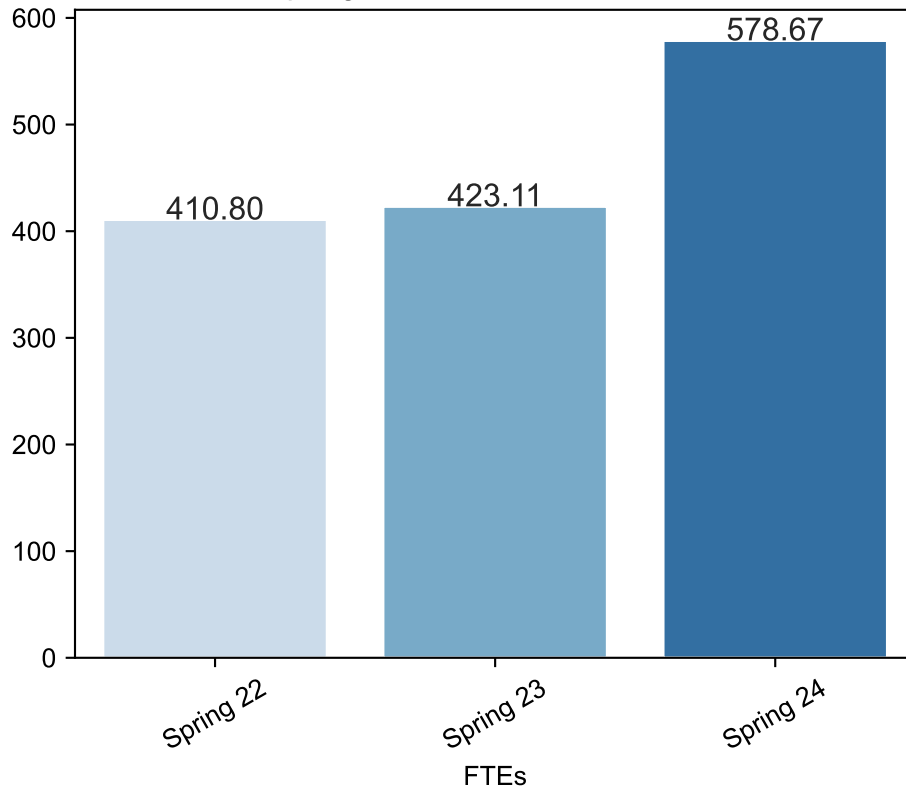

Spring Enrollment Report as of 04/15/2024

Spring Term: 3 Year Credit Enrollments

Spring Term: 3 Year Non Credit Enrollments

Spring Term: 3 Year Credit FTEs

Spring Term: 3 Year Non Credit FTEs

Report Filters

Academic Level is Credit

Academic Years Ago is in list (0, 1, 2)

Date Index for Registration Start Date : All

Enrolled is Yes

Semester is Spring

Measures

Duplicated Headcount

Report Filters Academic Level is Non Credit Academic Years Ago is in list (0, 1, 2) Date Index for Registration Start Date : All Enrolled is Yes Semester is Spring

Measures Duplicated Headcount